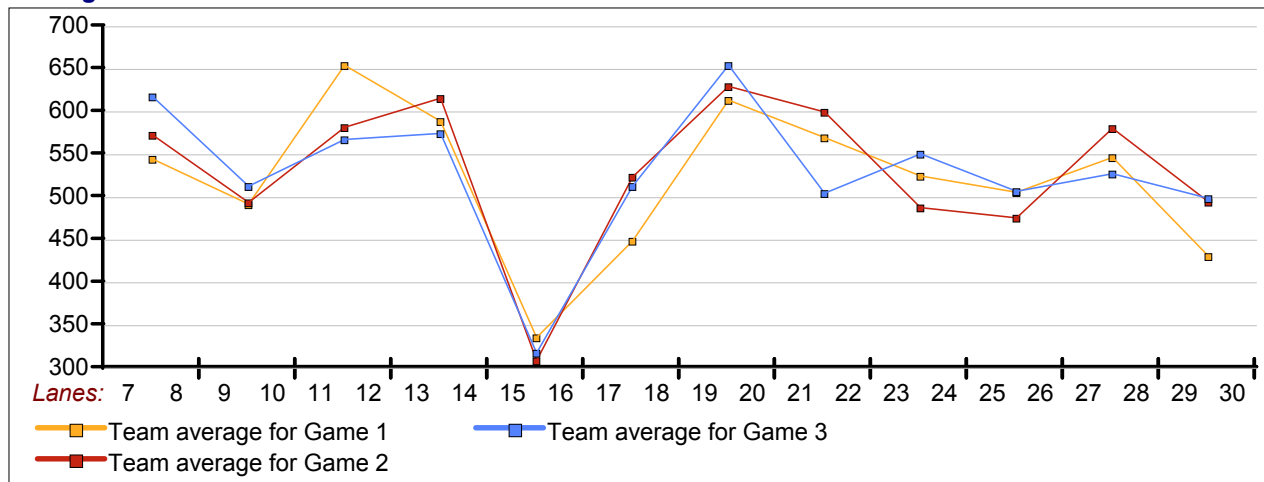

Average of Scores for Each Game