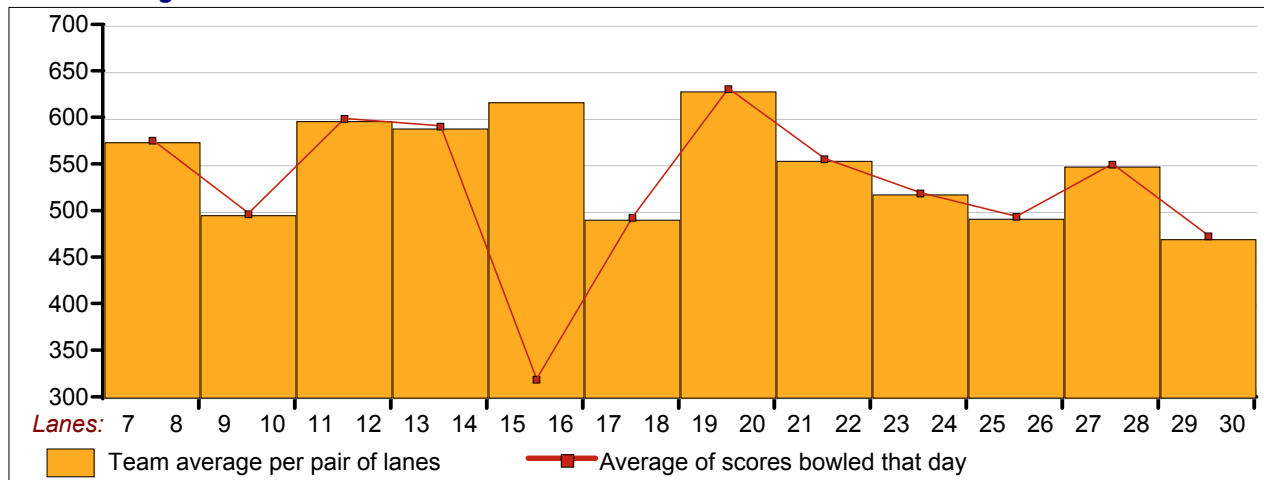

Team Average vs Ave of Scores