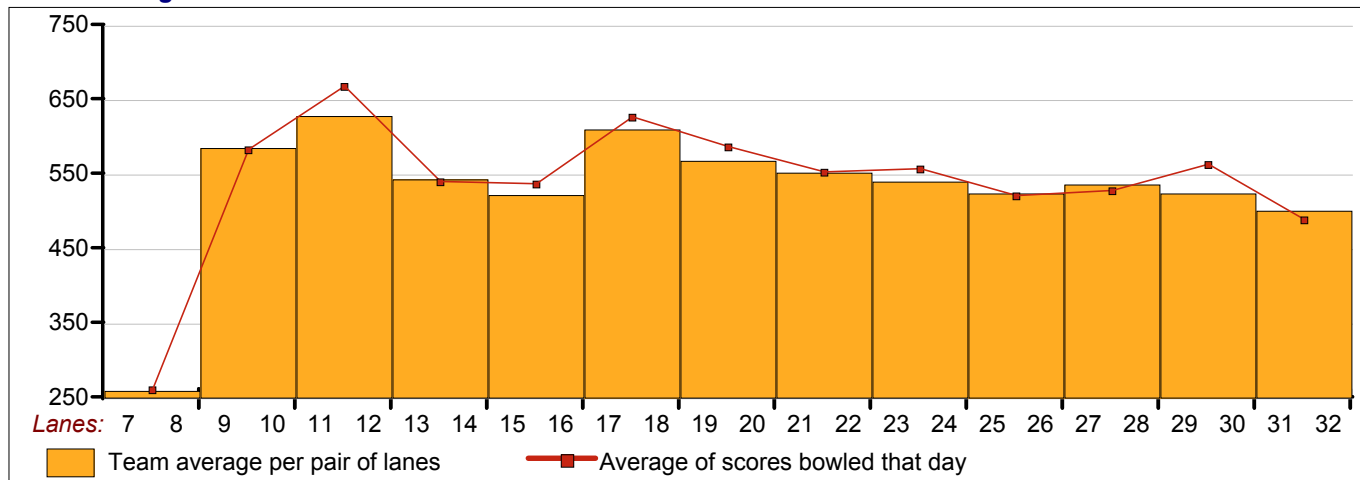

Team Average vs Ave of Scores