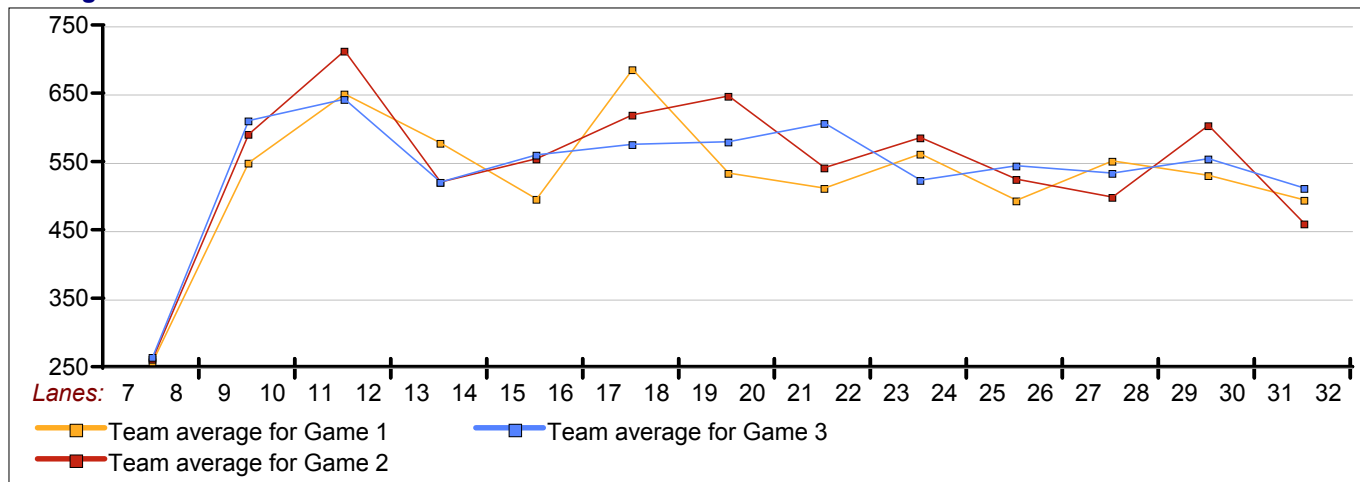

Average of Scores for Each Game