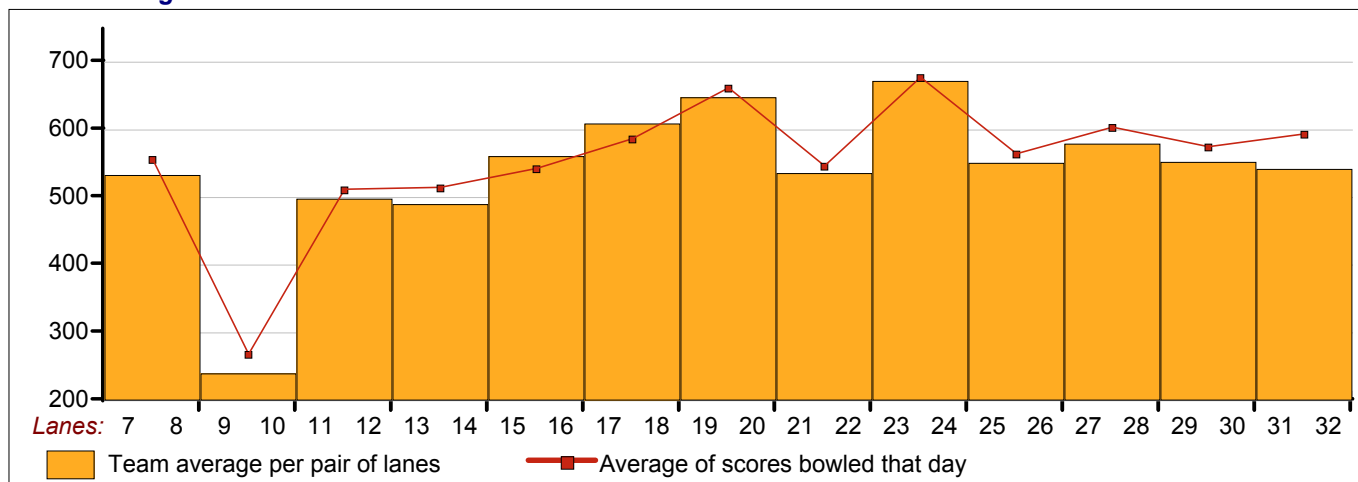

Team Average vs Ave of Scores