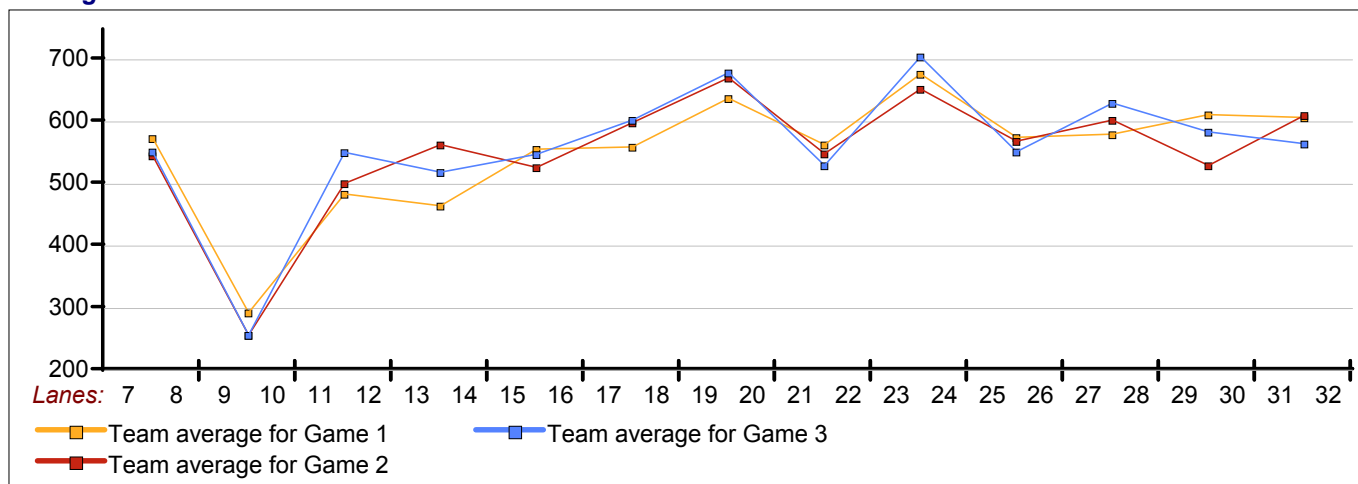

Average of Scores for Each Game