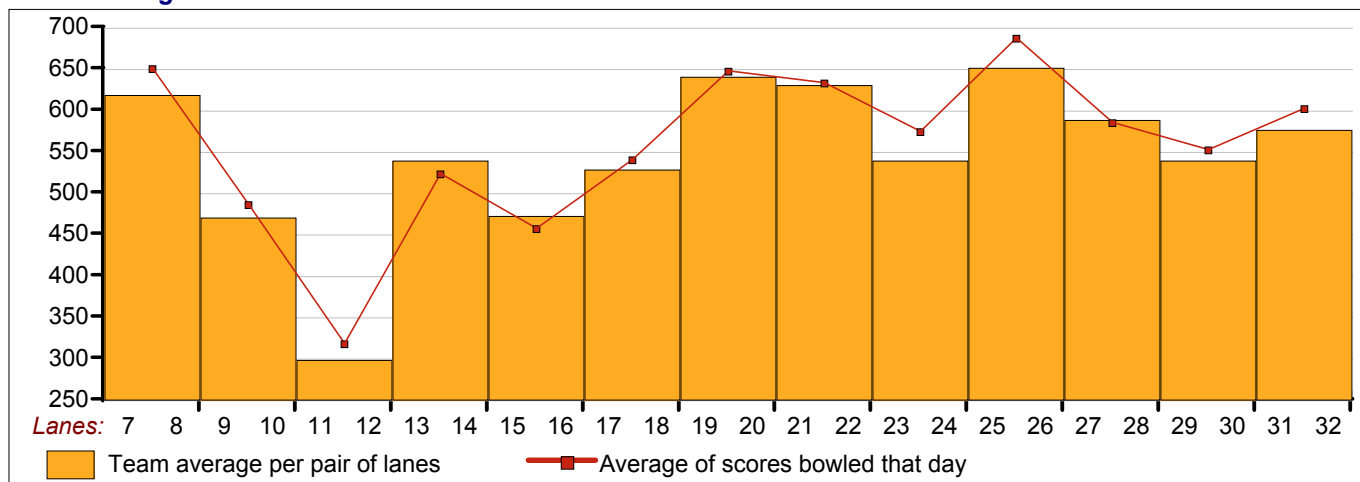

Team Average vs Ave of Scores