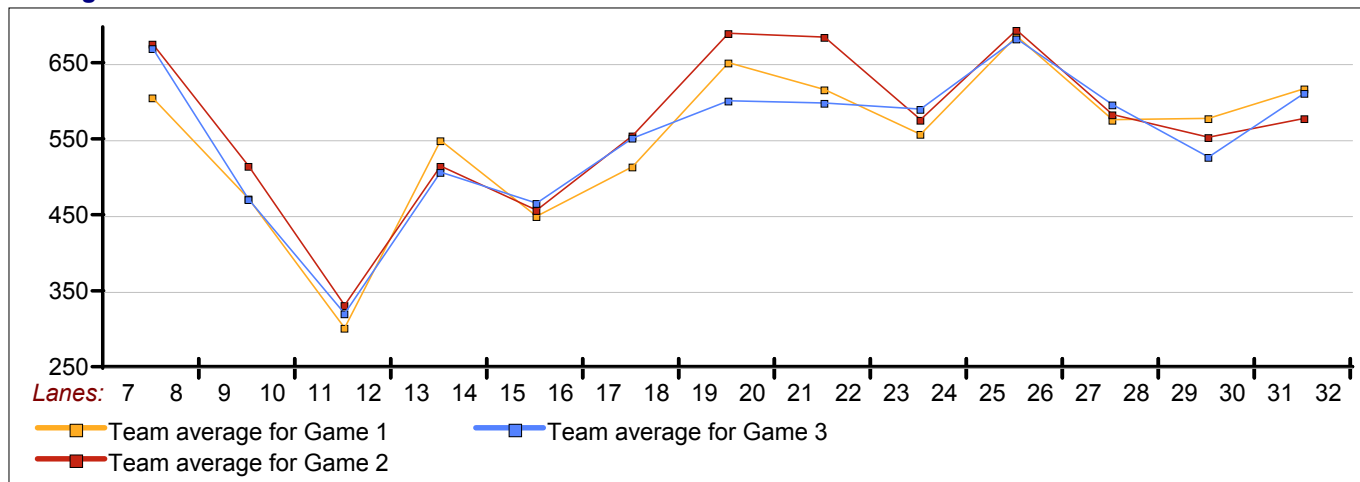

Average of Scores for Each Game