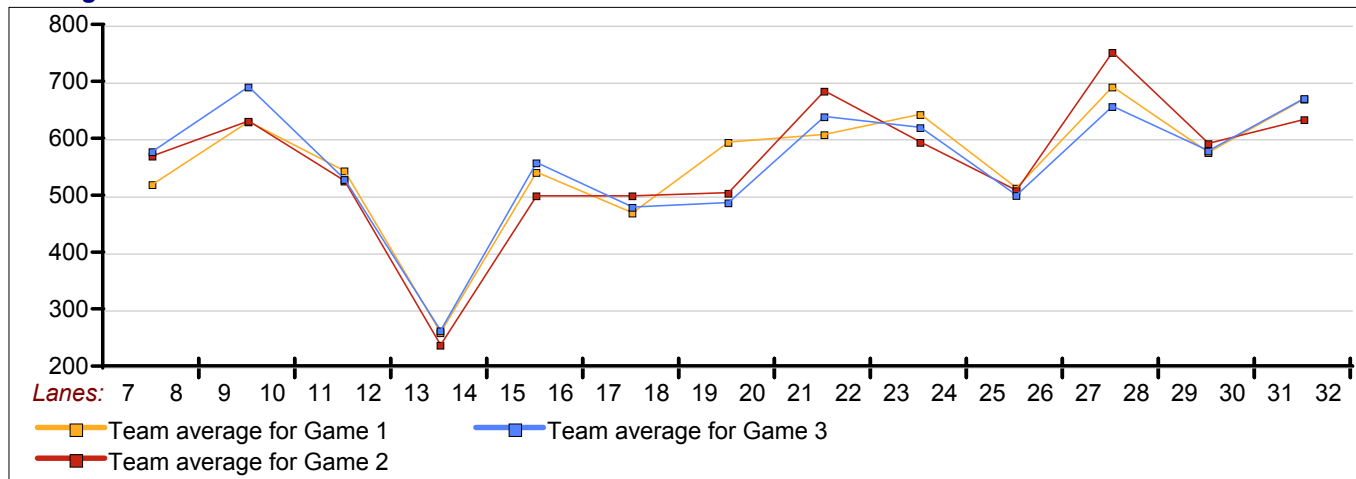

Average of Scores for Each Game