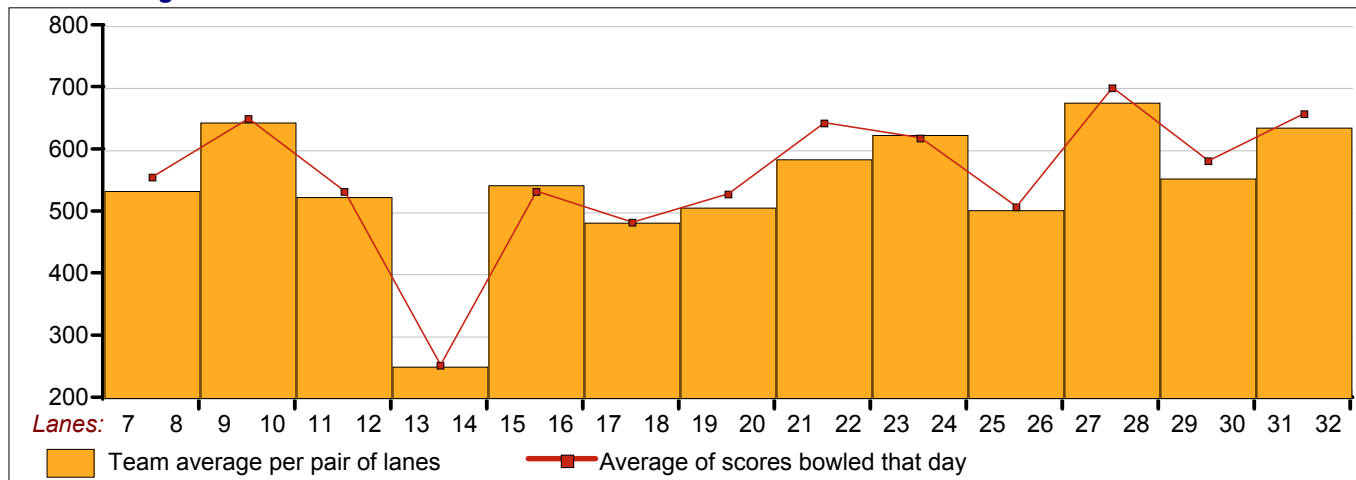

Monday 6:30 pm

Tech City Bowl

Lanes 7 - 32

Name	Ave HDCP		Pins	Gms	High Game	High Sers	HDCP Game	HDCP Sers	-1-	-2-	-3-	Total	HDCP Total
Chris McMillan	161	59	1451	9	198	519	245	660	144	156	181	481	658

Team Average vs Ave of Scores