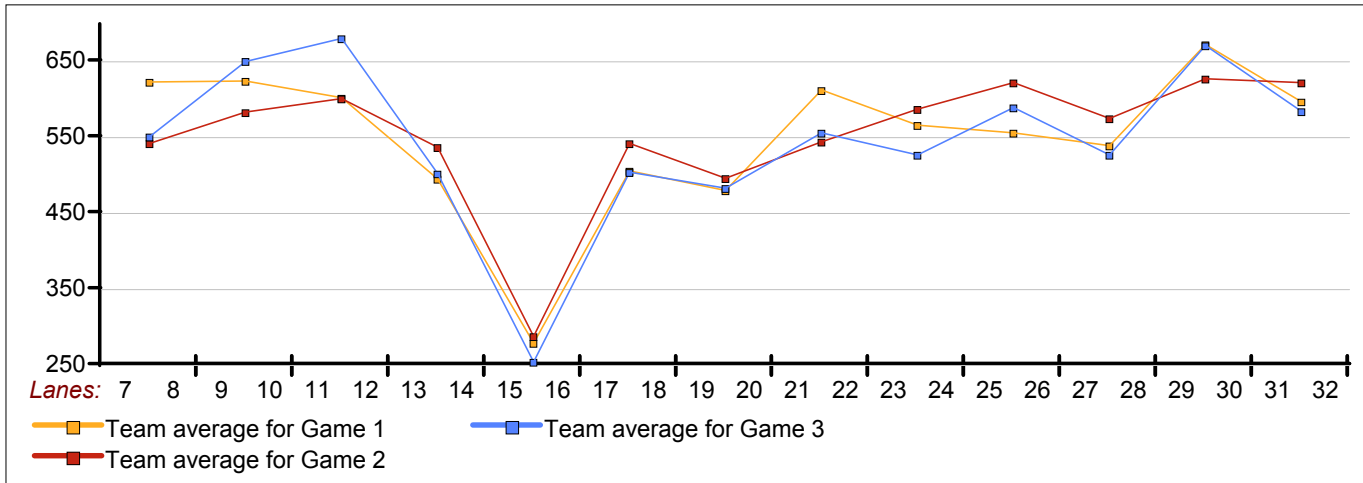

Average of Scores for Each Game