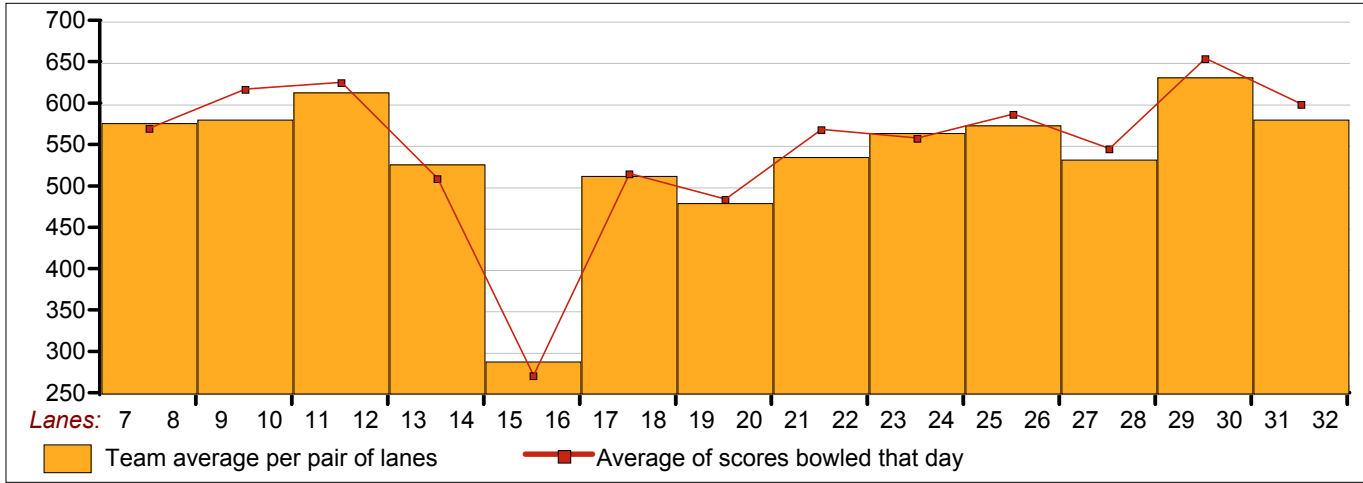

Team Average vs Ave of Scores