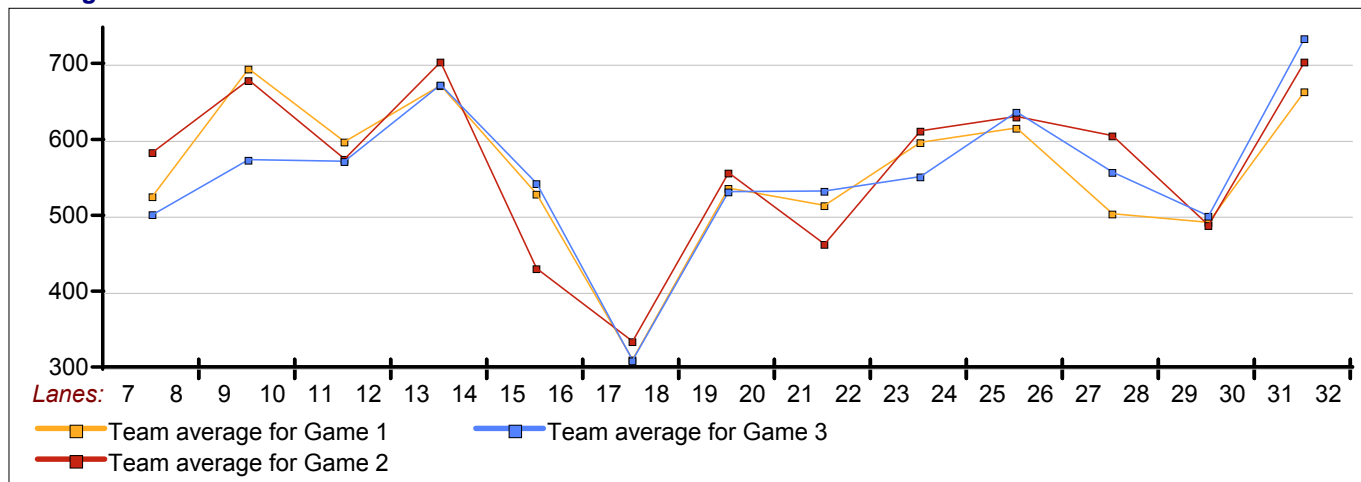

Average of Scores for Each Game