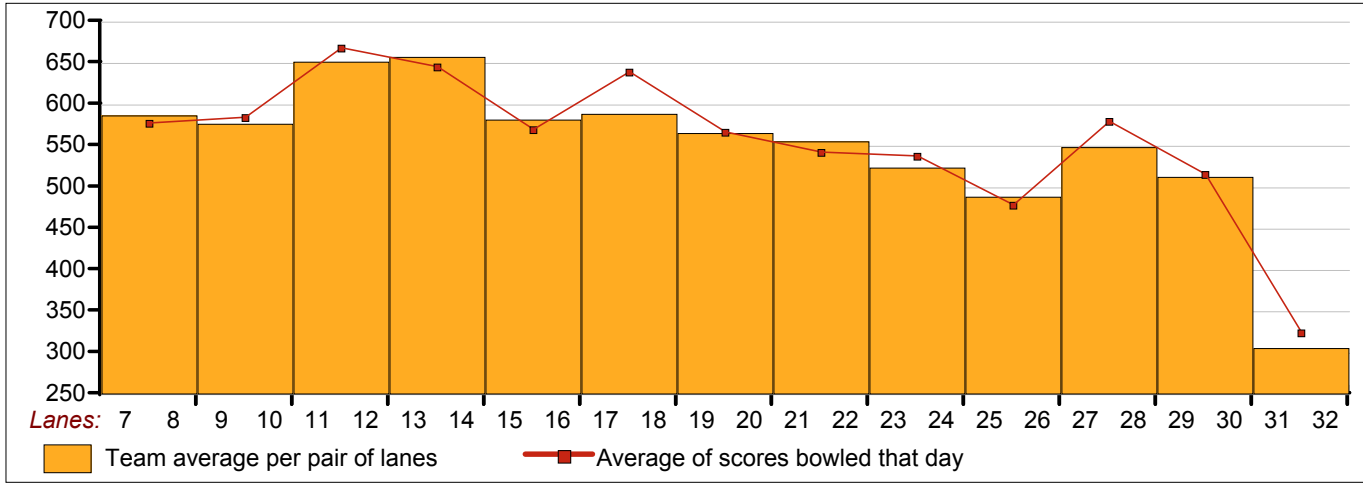

Team Average vs Ave of Scores