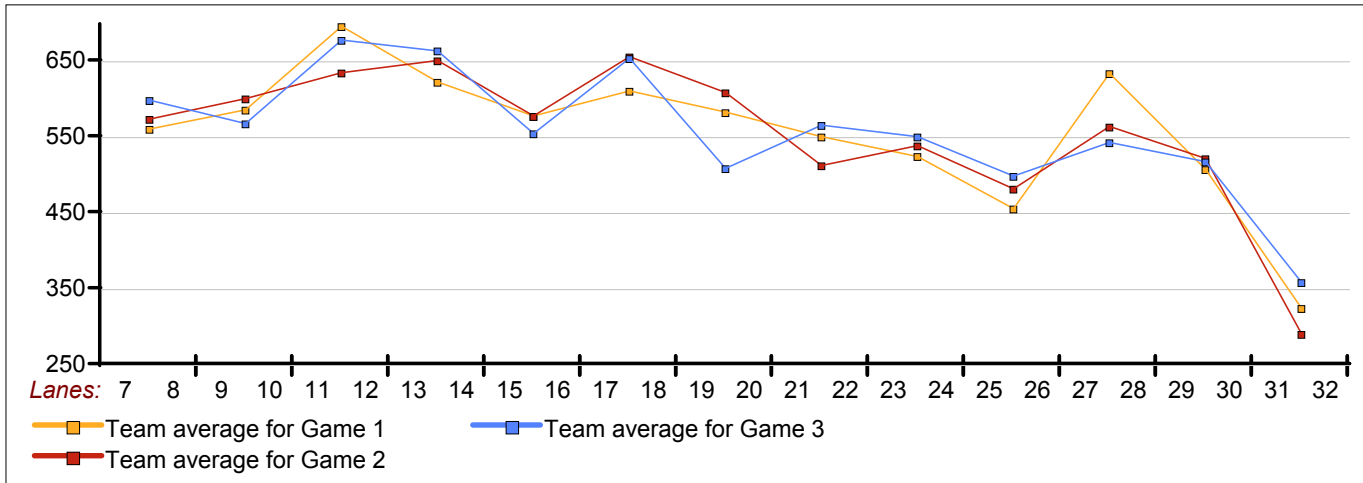

Average of Scores for Each Game