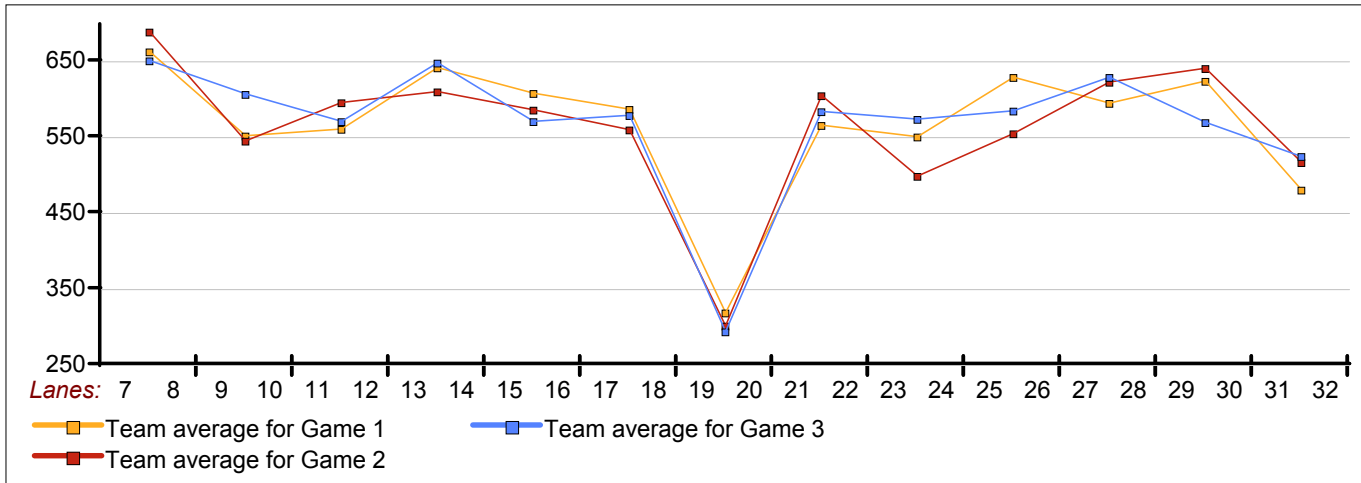

Average of Scores for Each Game