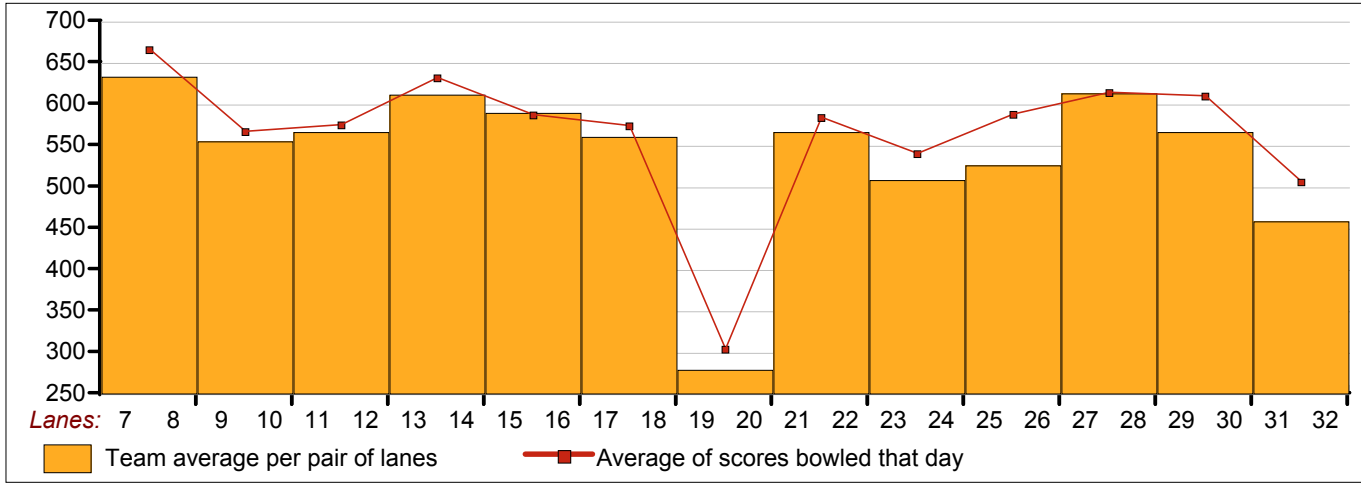

Team Average vs Ave of Scores