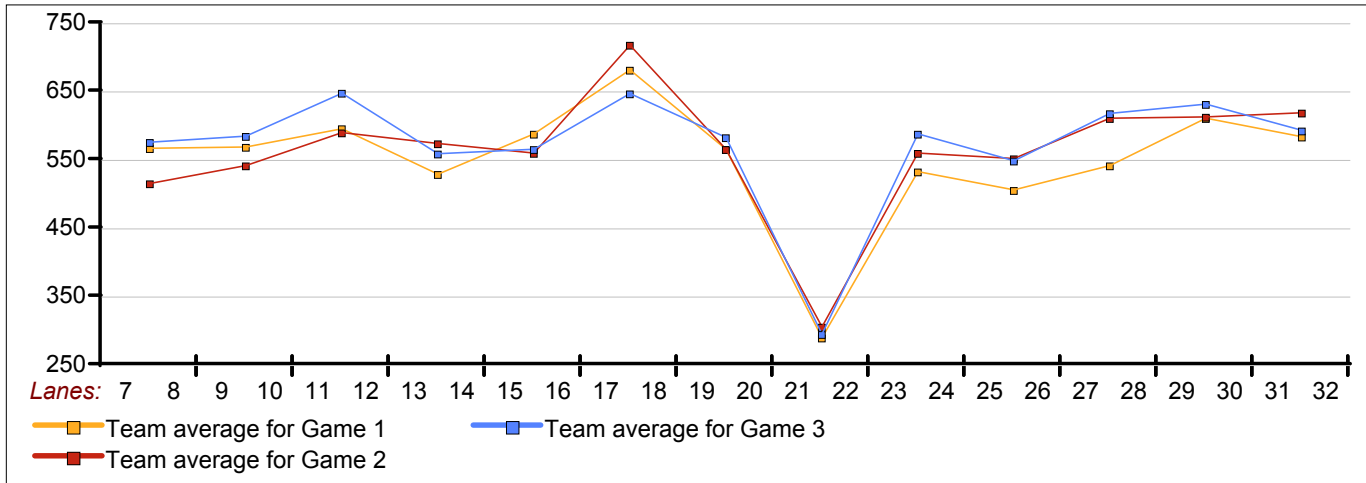

Average of Scores for Each Game