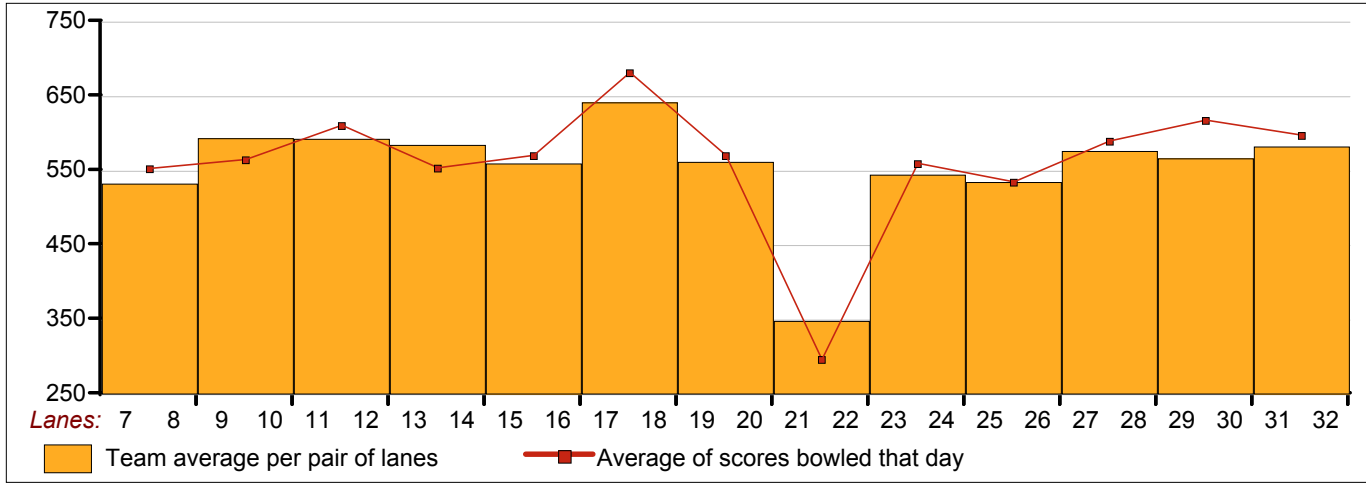

Team Average vs Ave of Scores