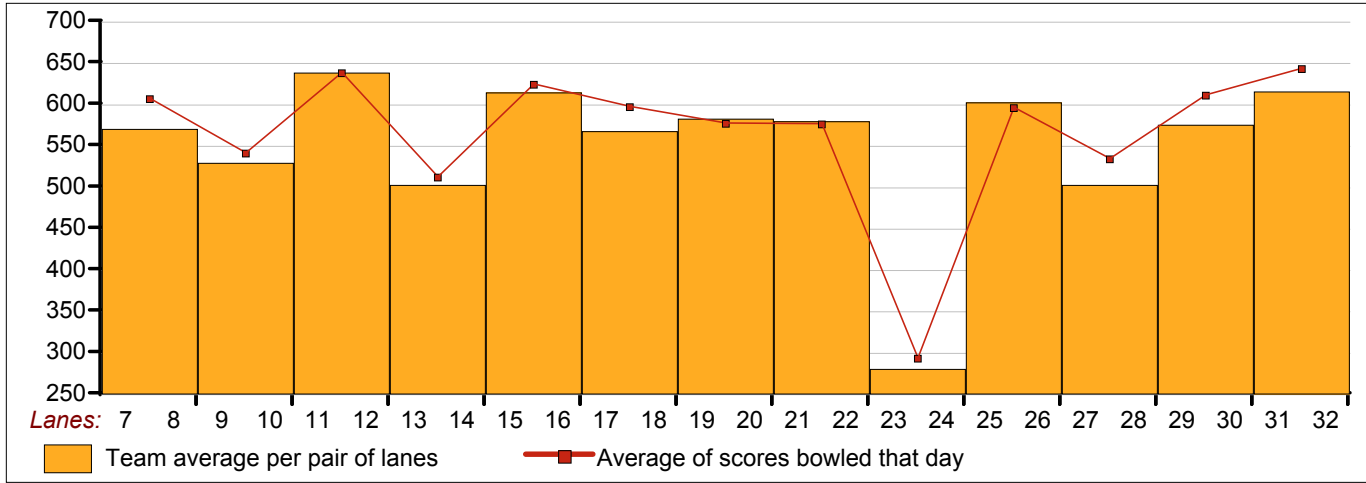

Team Average vs Ave of Scores