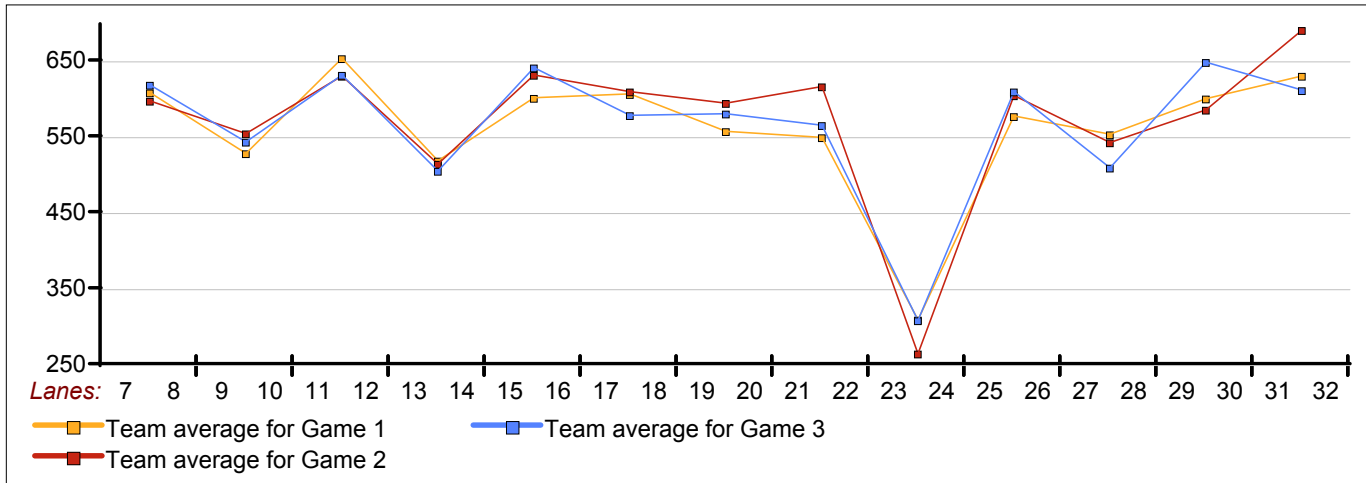

Average of Scores for Each Game