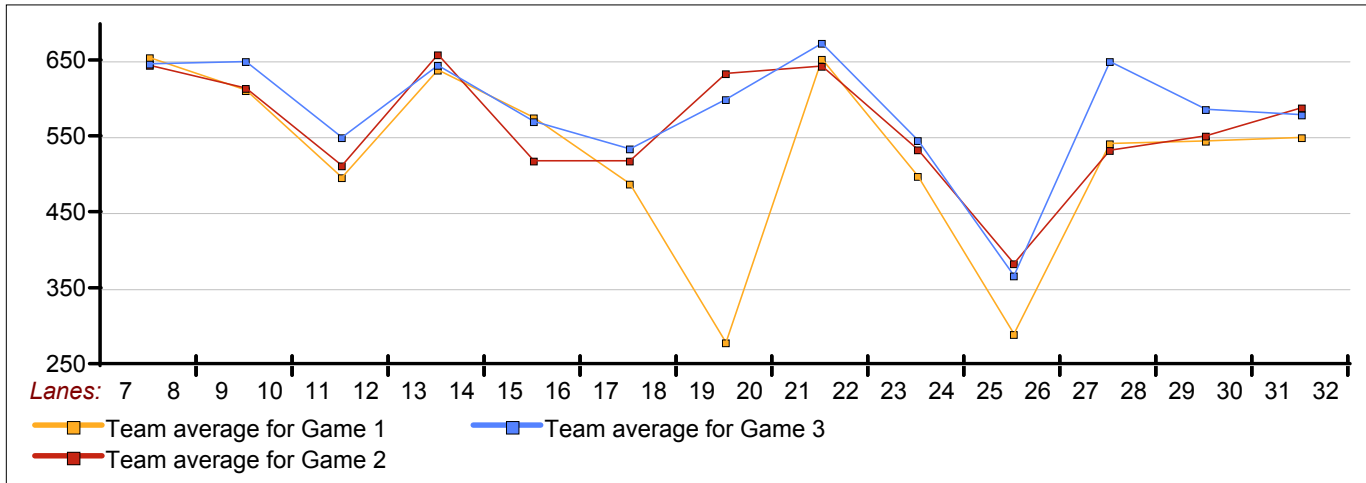

Average of Scores for Each Game