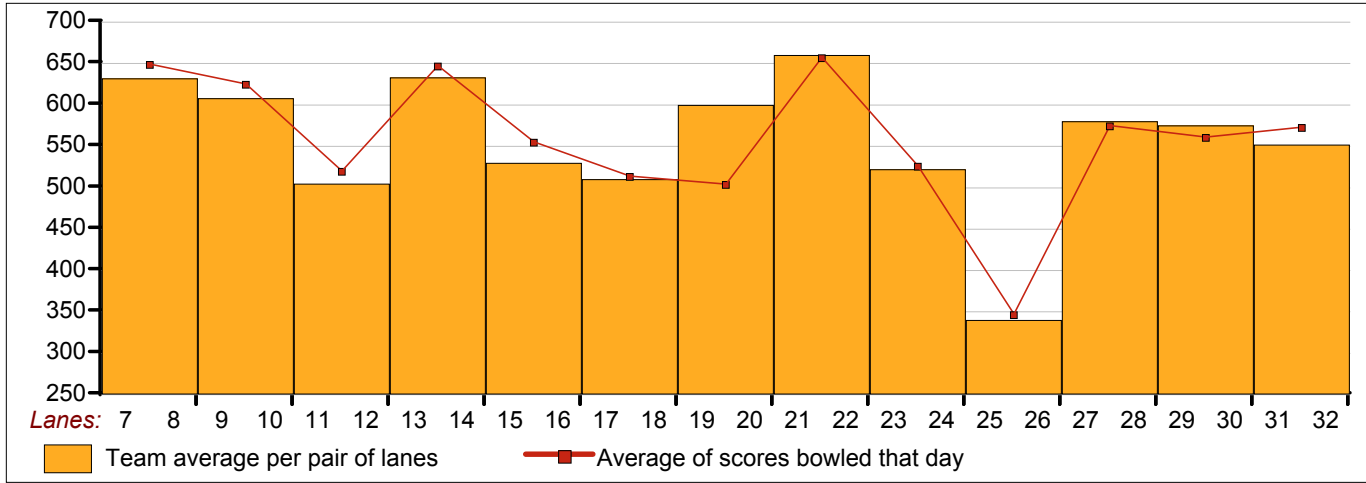

Team Average vs Ave of Scores