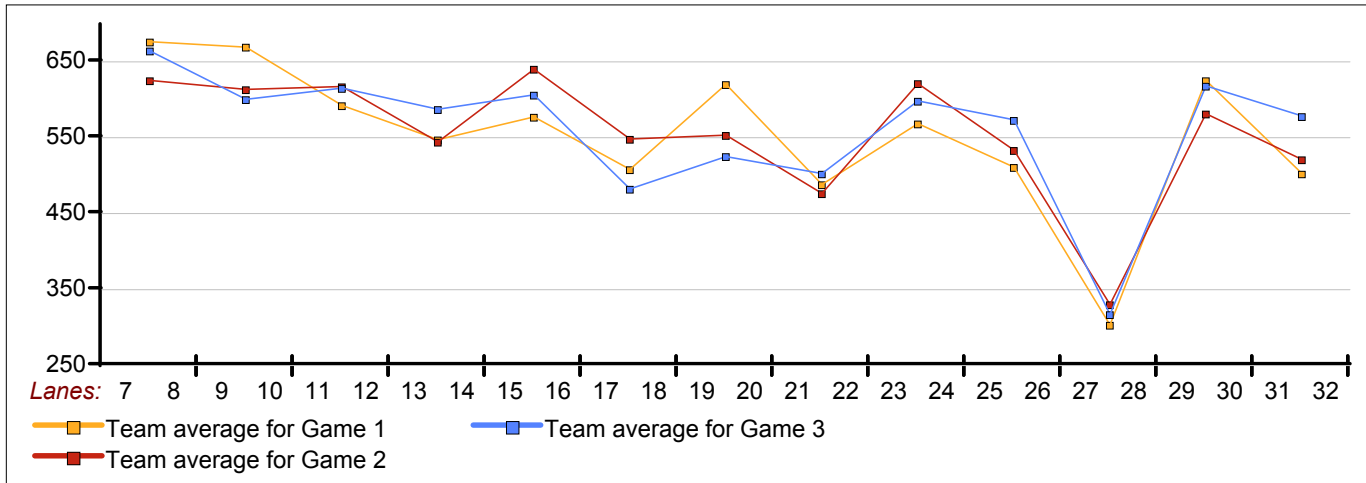

Average of Scores for Each Game