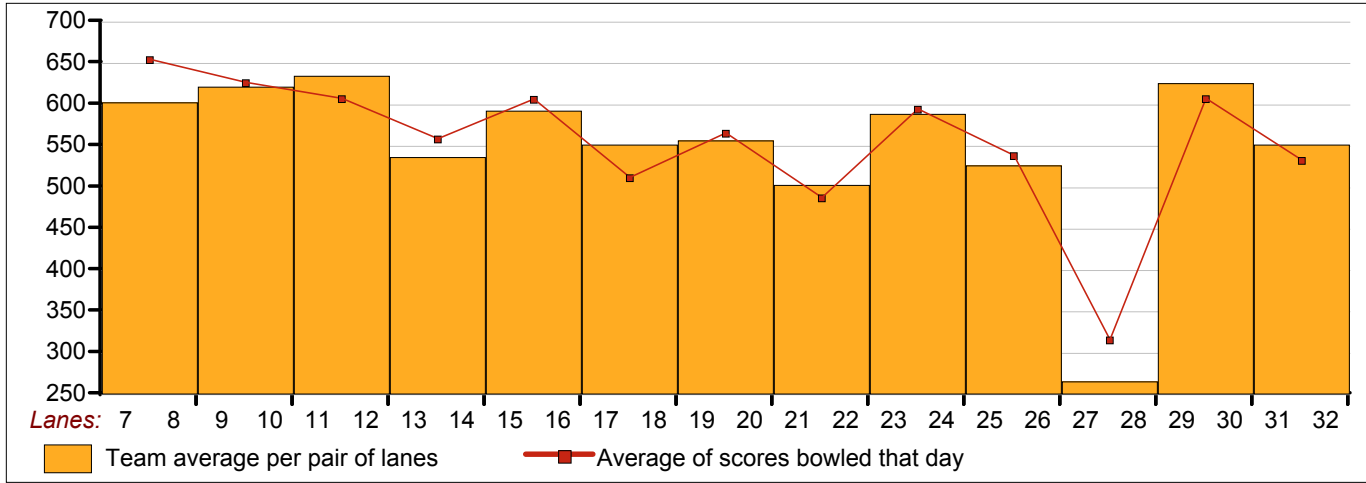

Team Average vs Ave of Scores