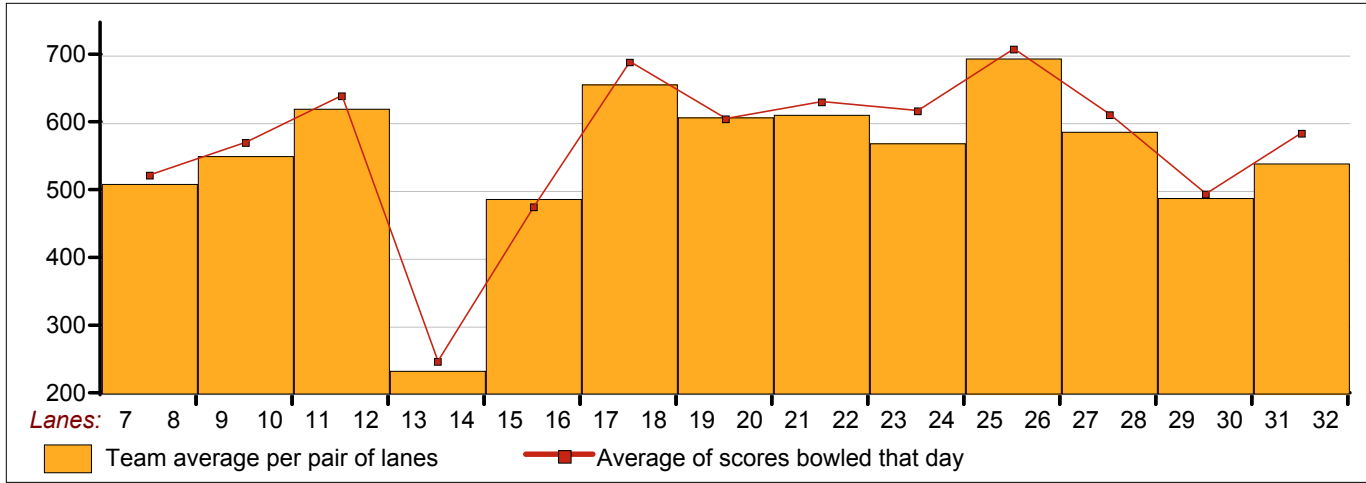

Team Average vs Ave of Scores