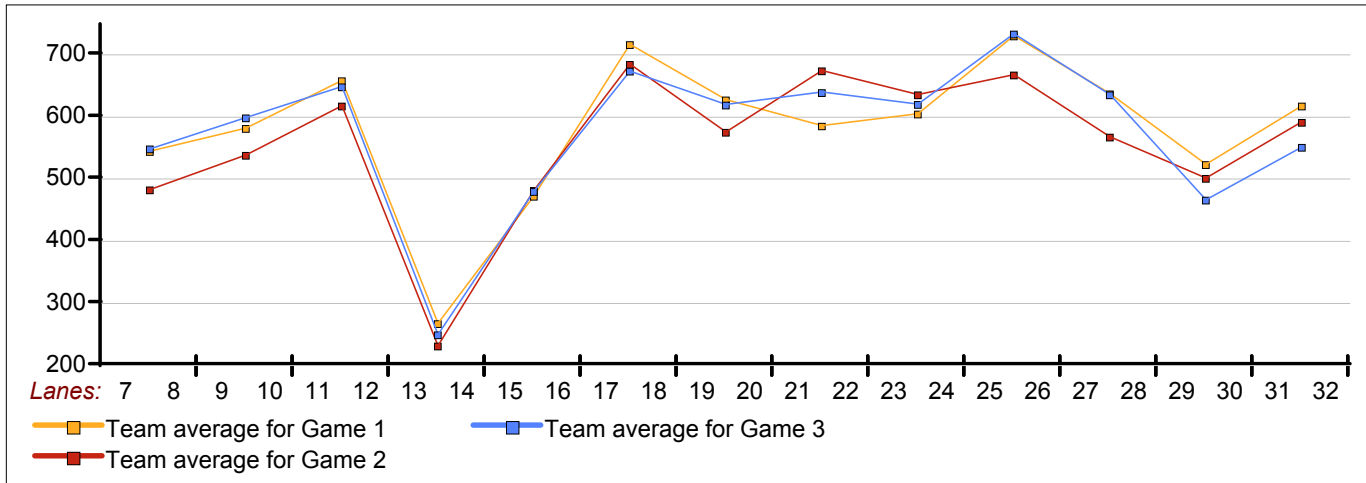

Average of Scores for Each Game