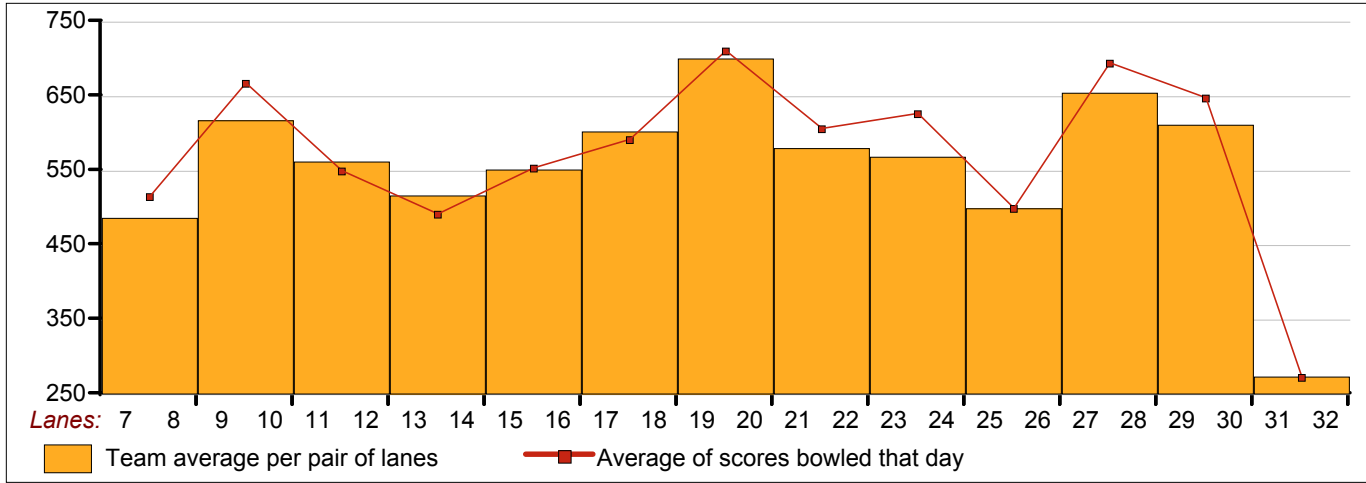

Team Average vs Ave of Scores