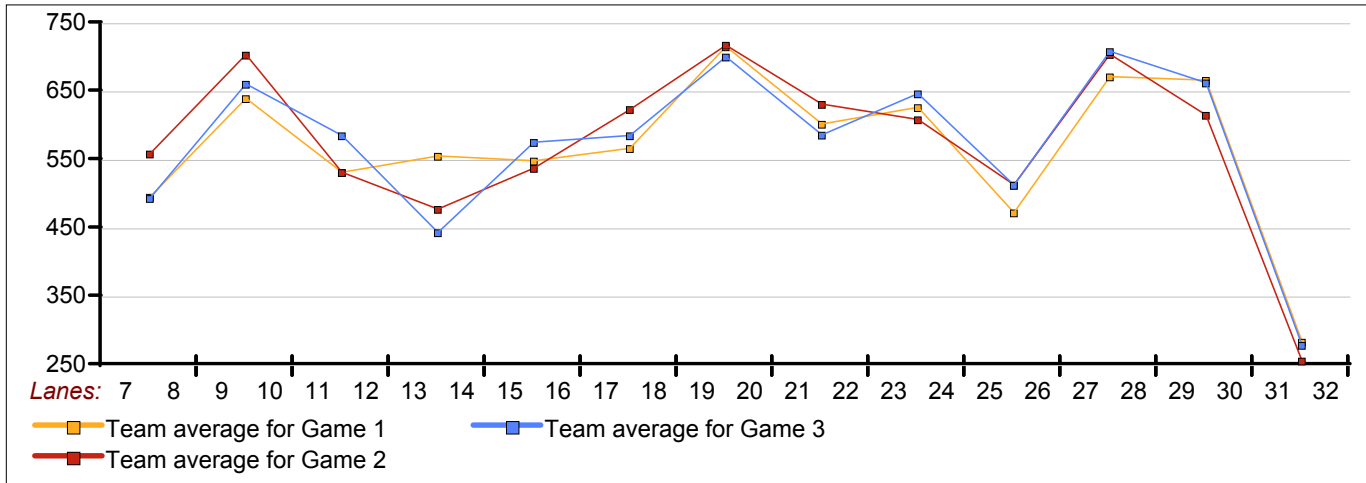

Average of Scores for Each Game