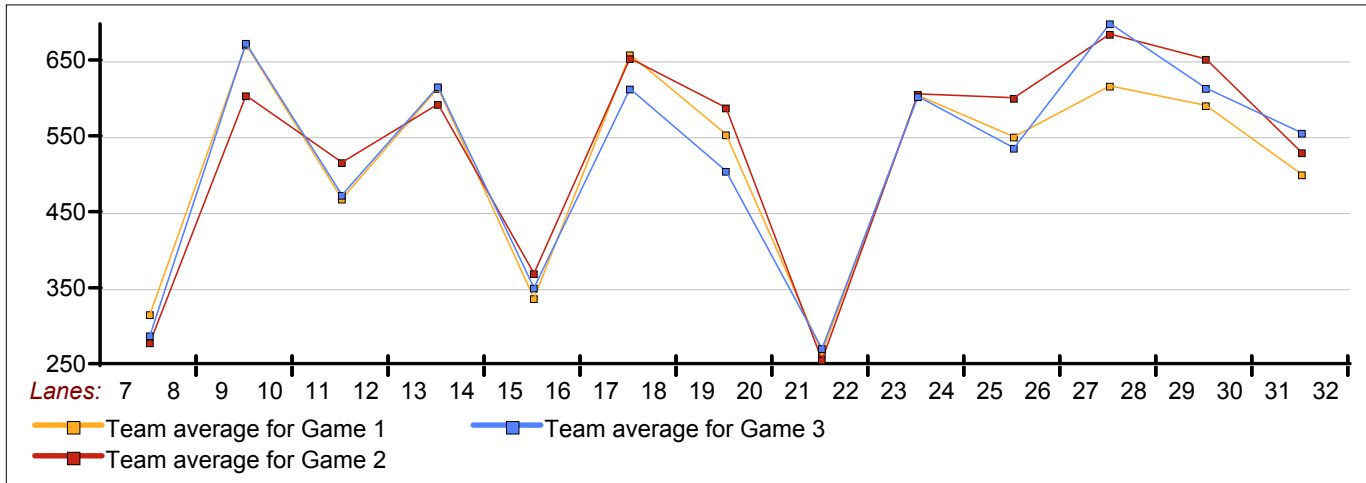

Average of Scores for Each Game