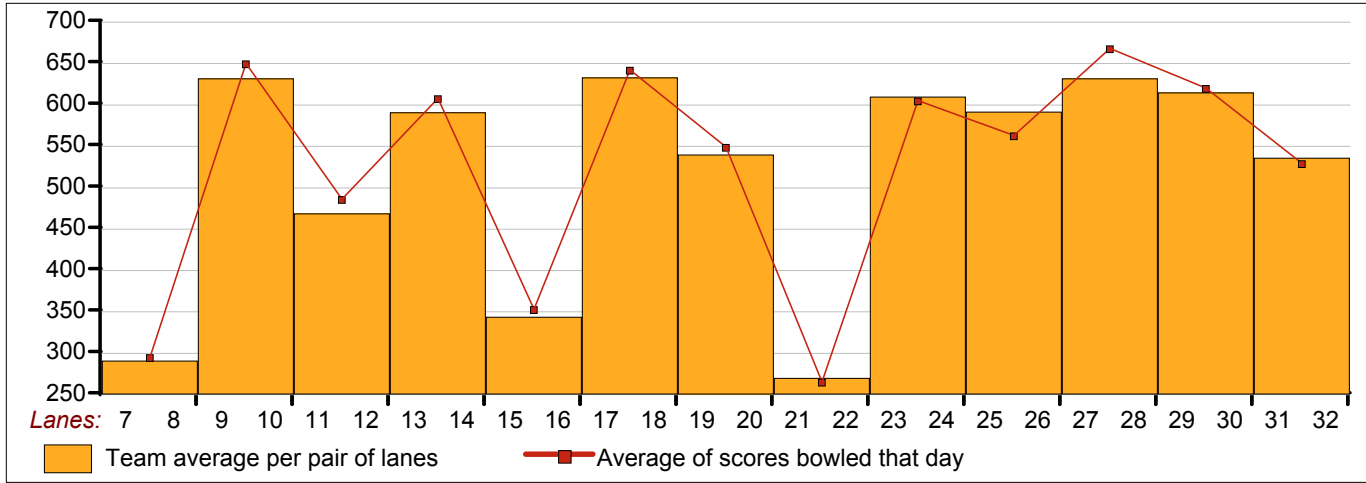

Team Average vs Ave of Scores