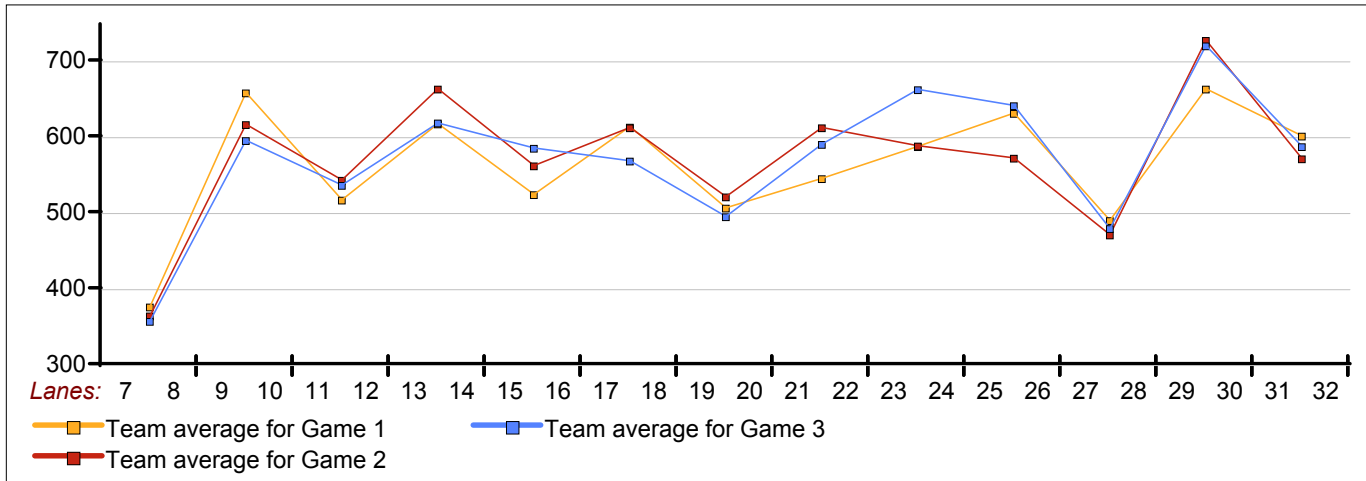

Average of Scores for Each Game