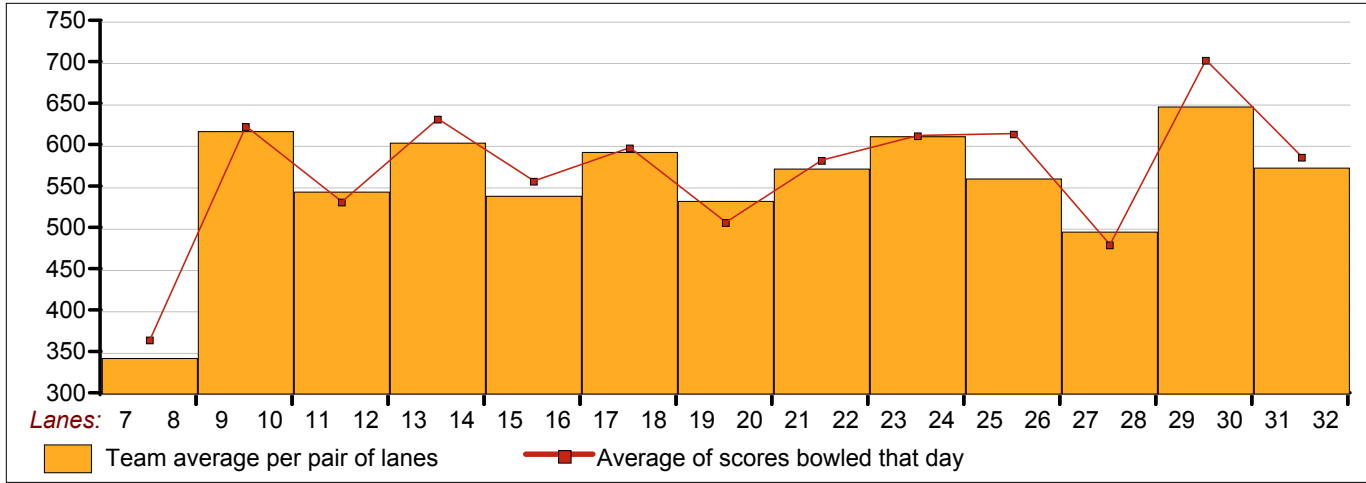

Team Average vs Ave of Scores