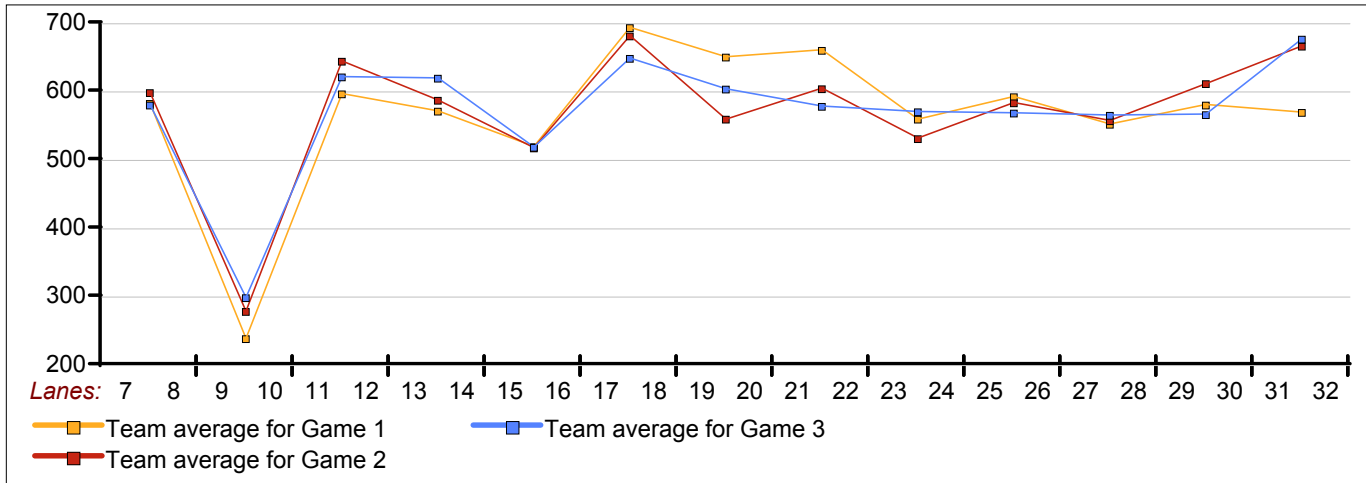

Average of Scores for Each Game