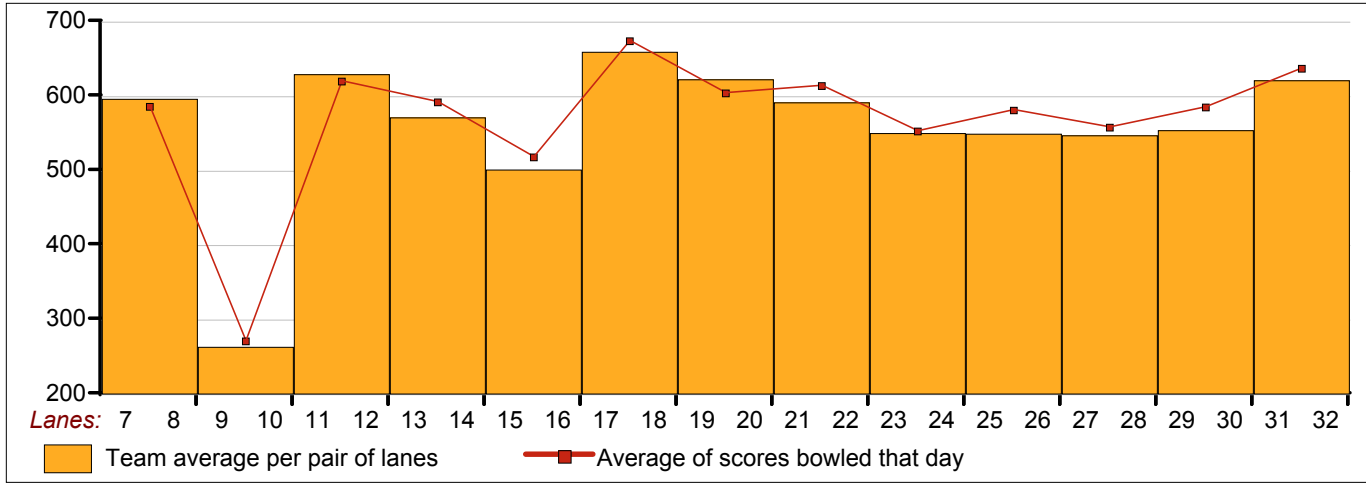

Team Average vs Ave of Scores