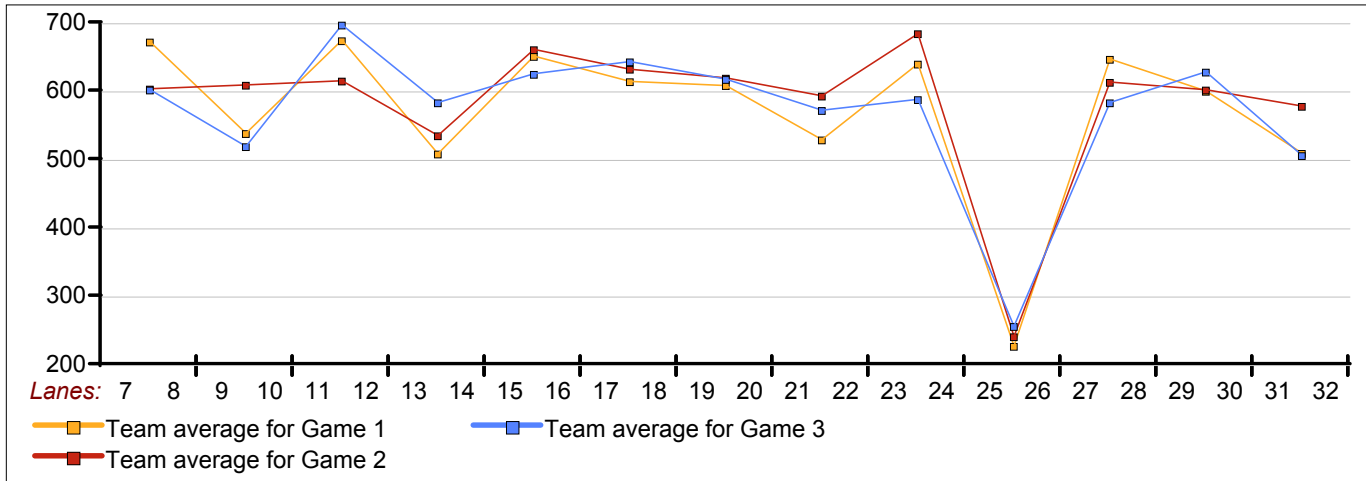

Average of Scores for Each Game