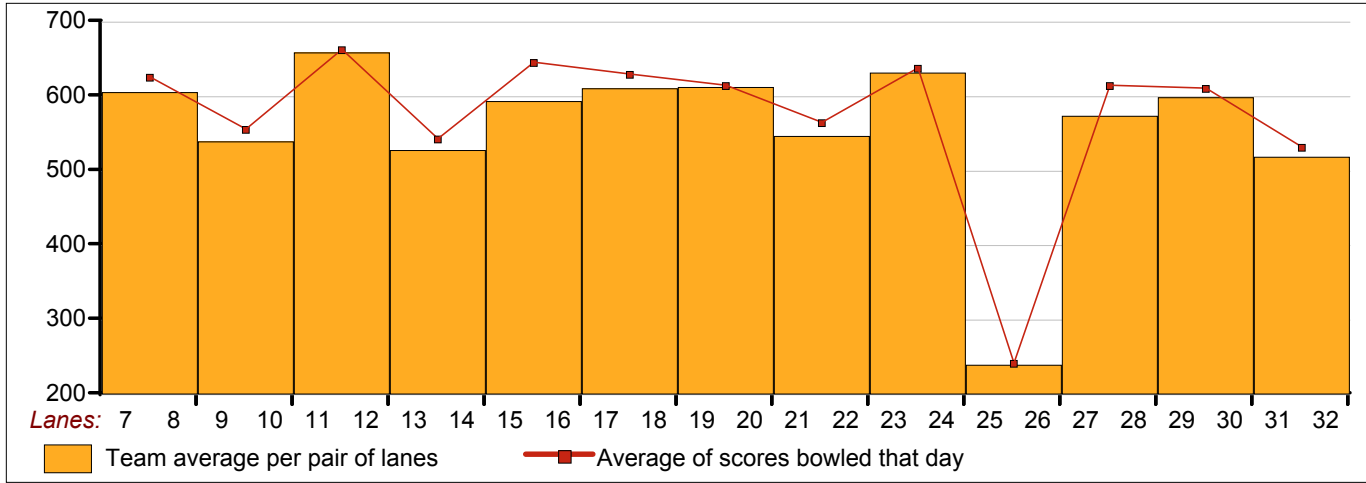

Team Average vs Ave of Scores