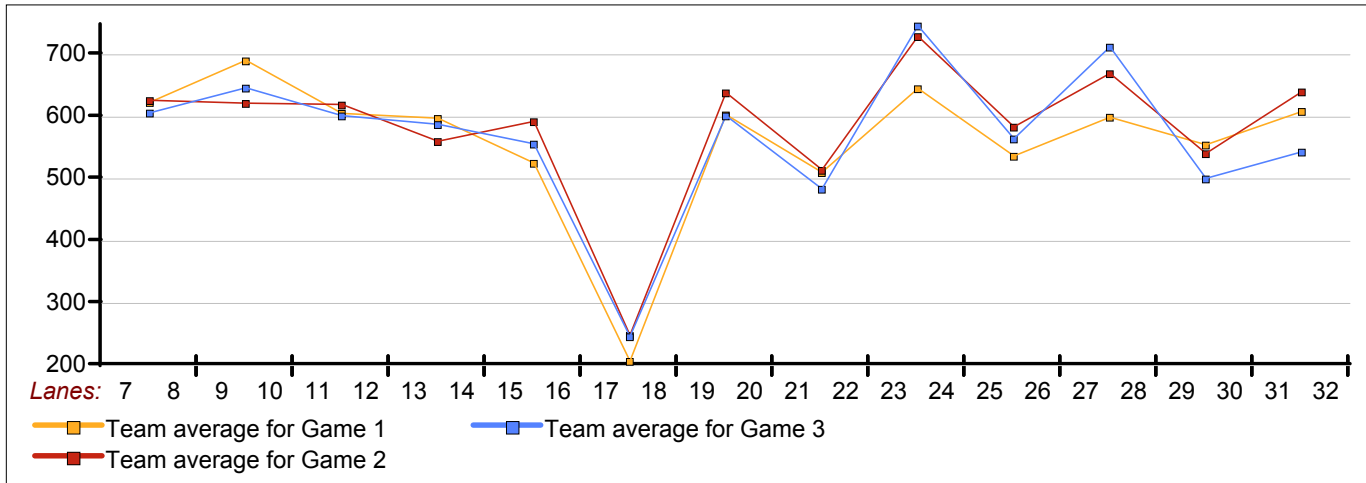

Average of Scores for Each Game