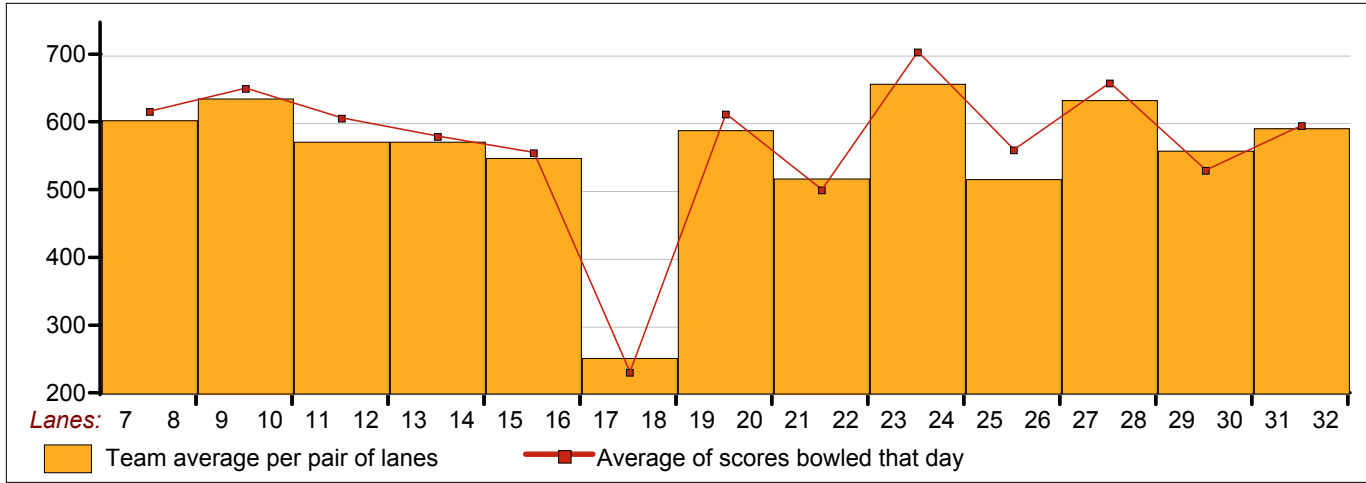

Team Average vs Ave of Scores