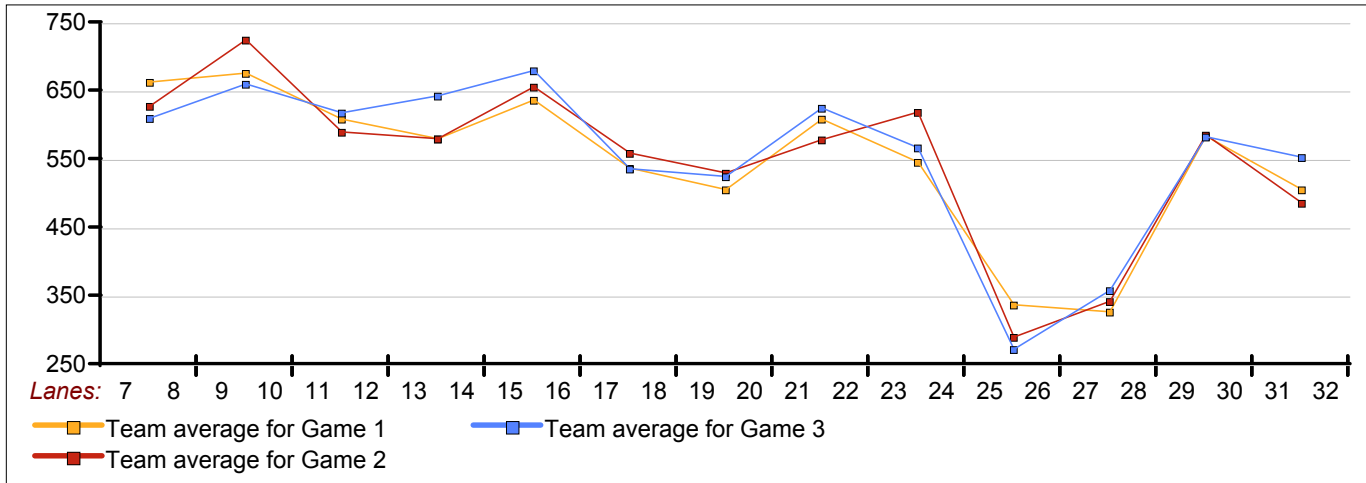

Average of Scores for Each Game