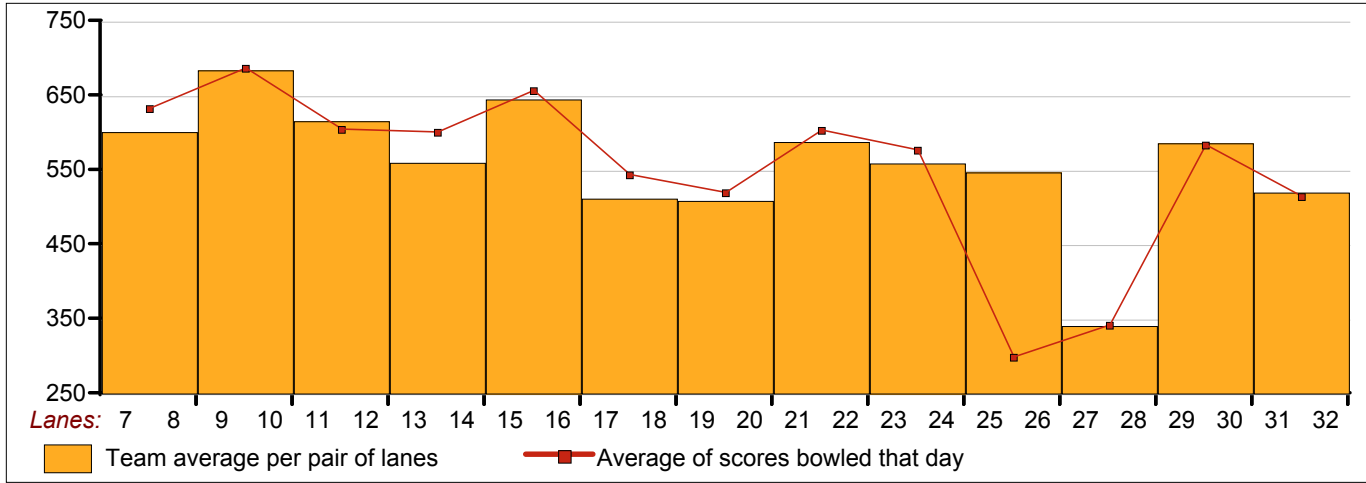

Team Average vs Ave of Scores