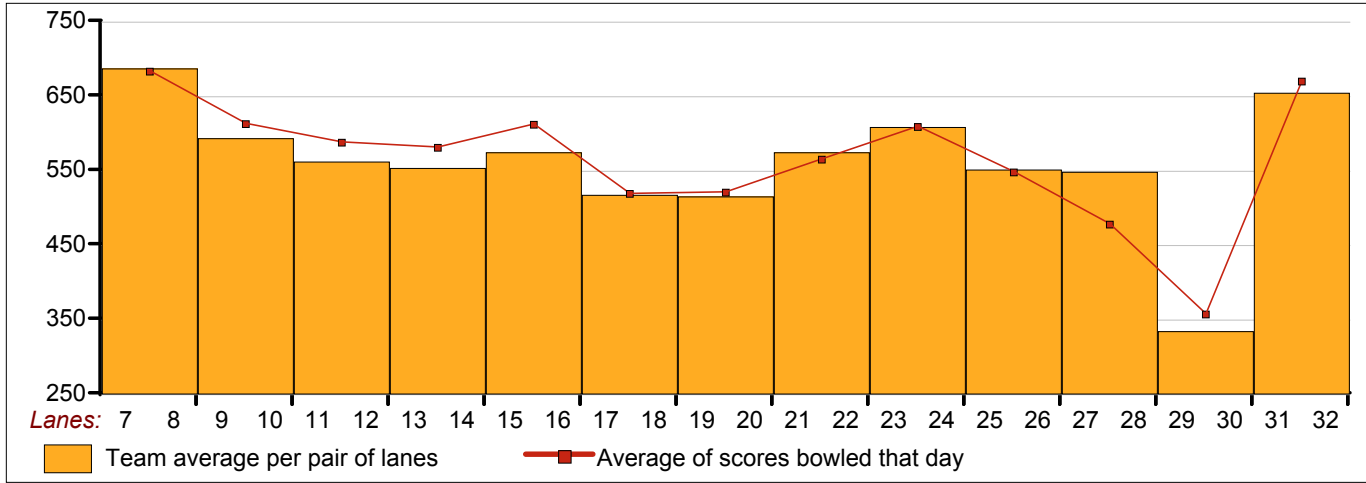

Team Average vs Ave of Scores