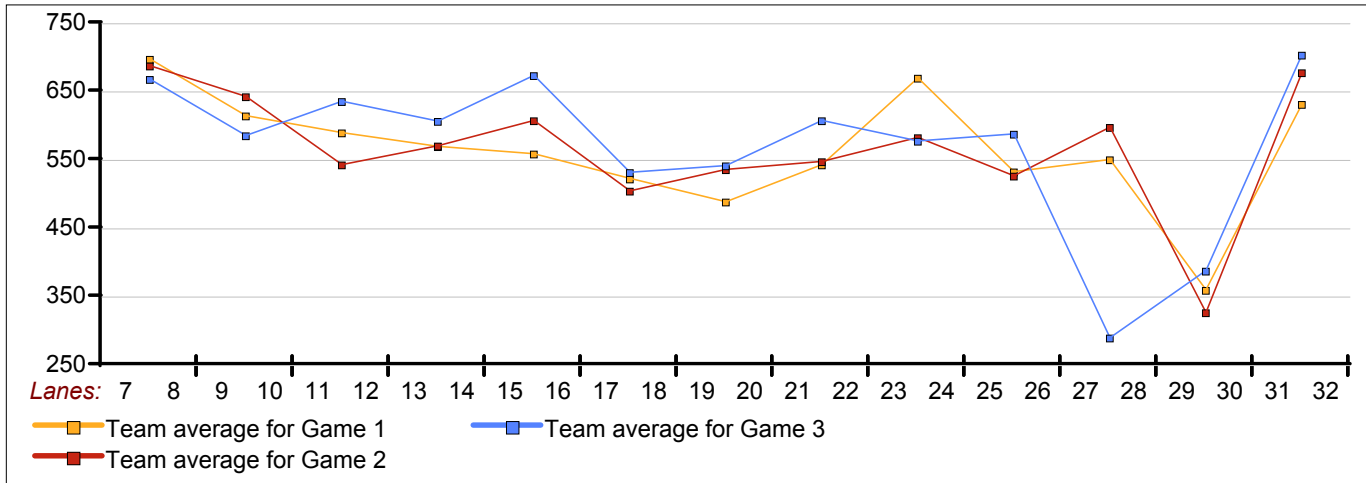

Average of Scores for Each Game