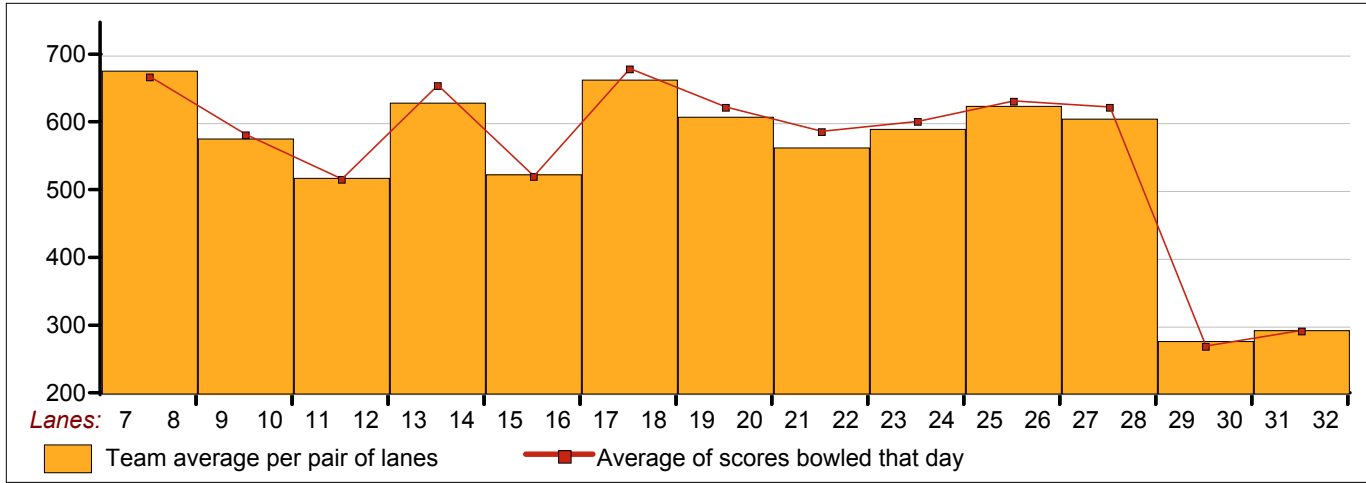

Team Average vs Ave of Scores