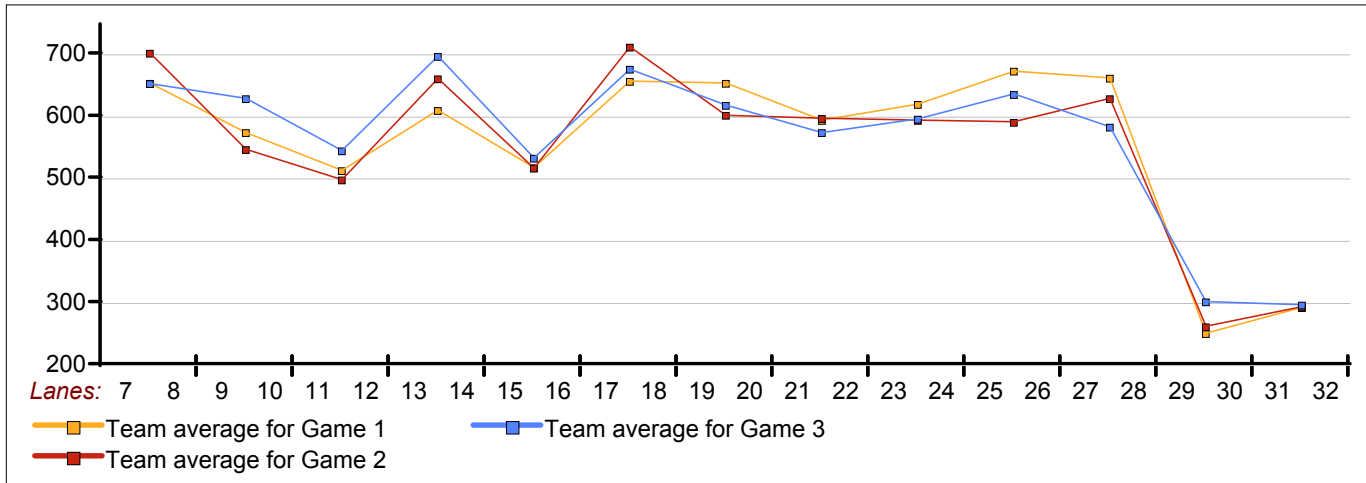

Average of Scores for Each Game