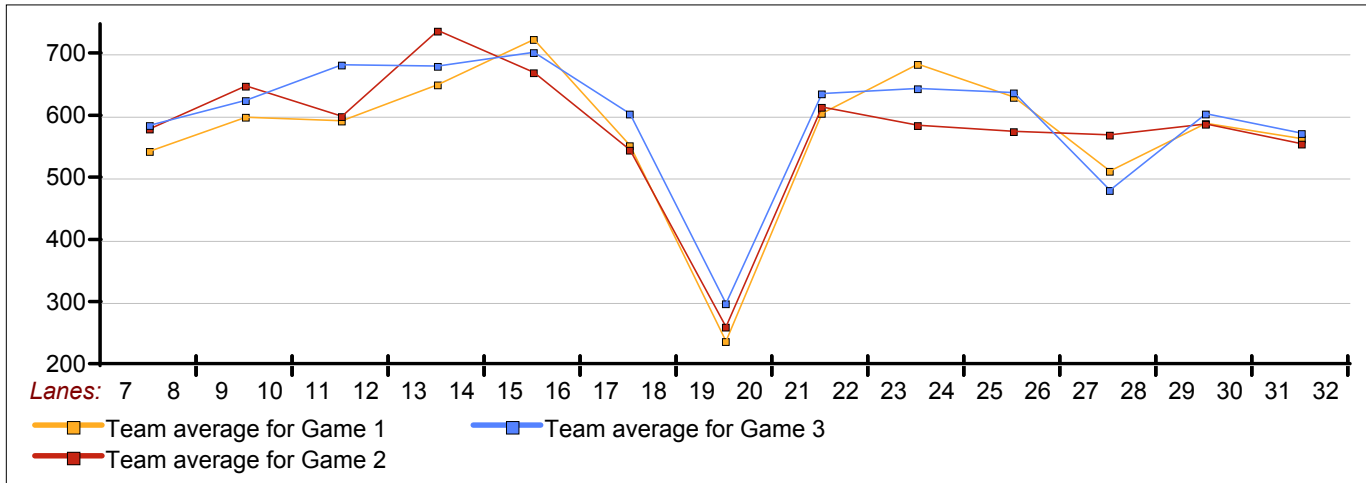

Average of Scores for Each Game