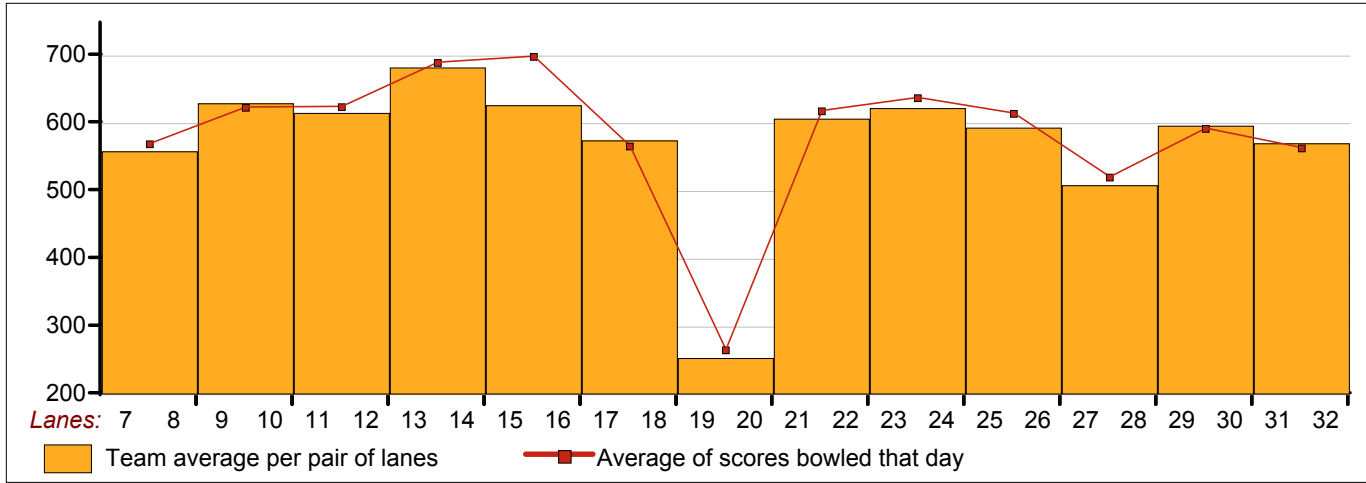

Team Average vs Ave of Scores