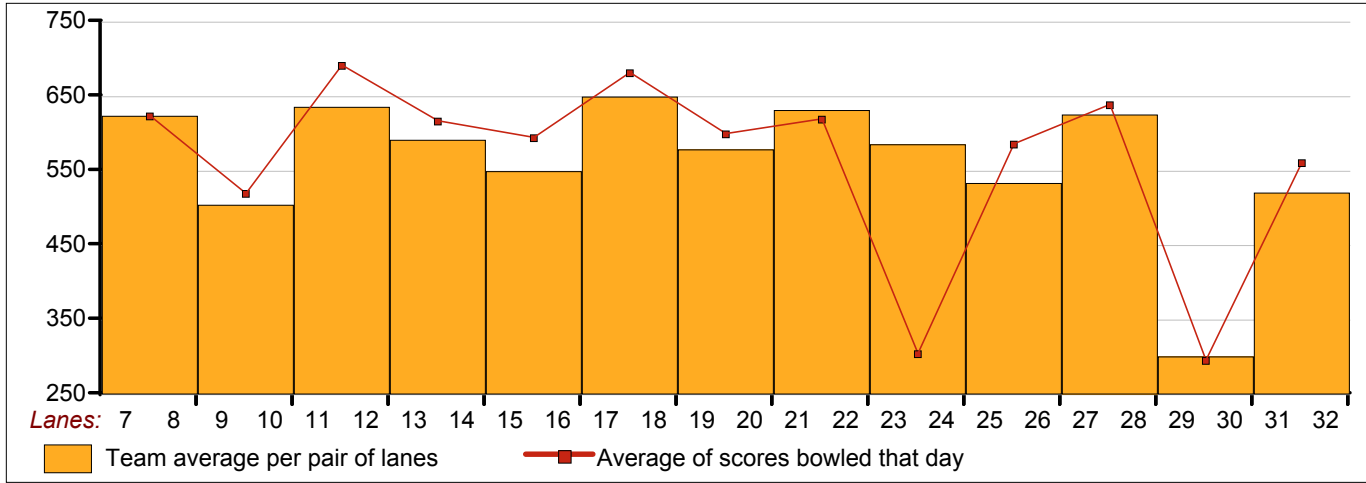

Team Average vs Ave of Scores