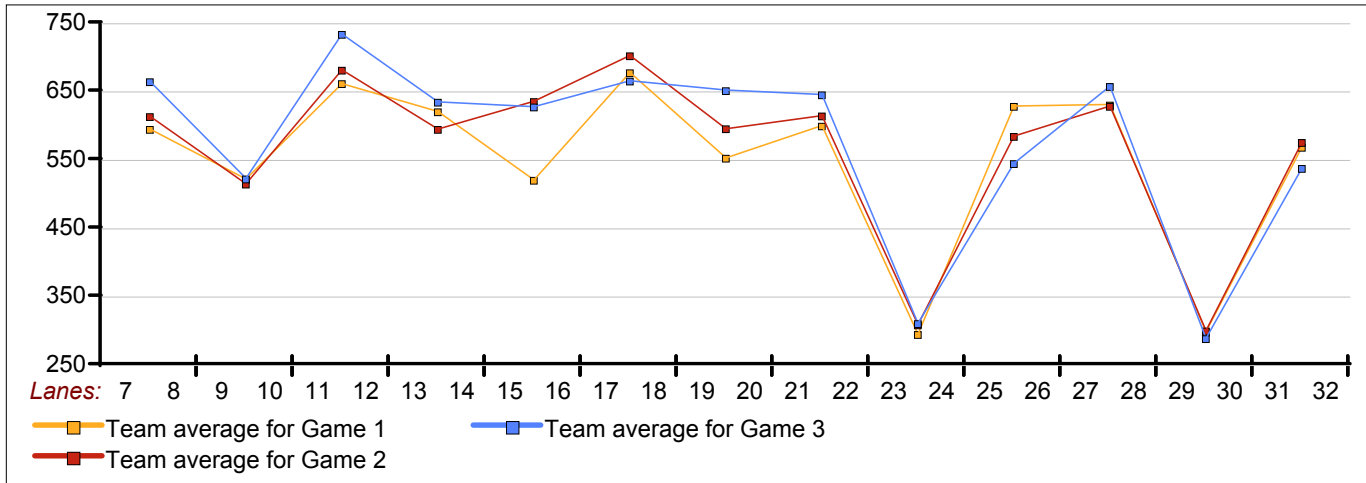

Average of Scores for Each Game