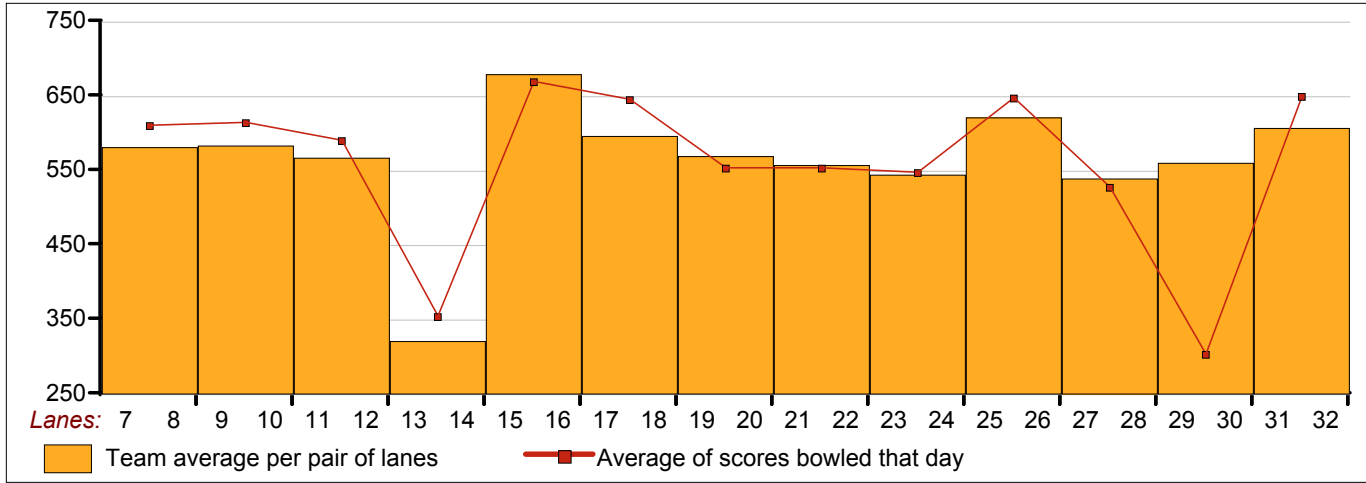

Team Average vs Ave of Scores