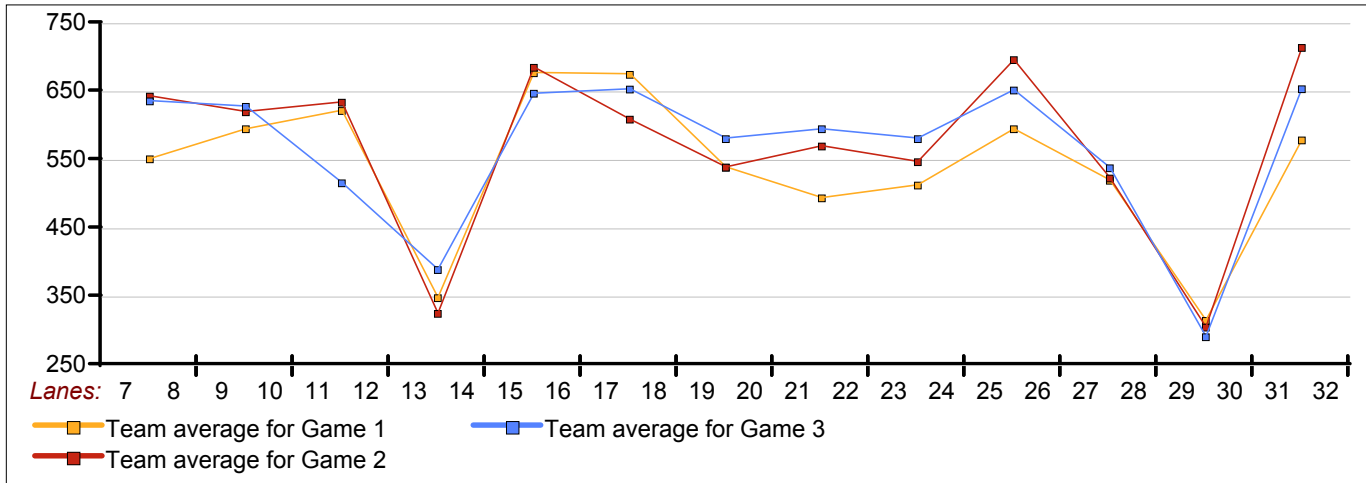

Average of Scores for Each Game