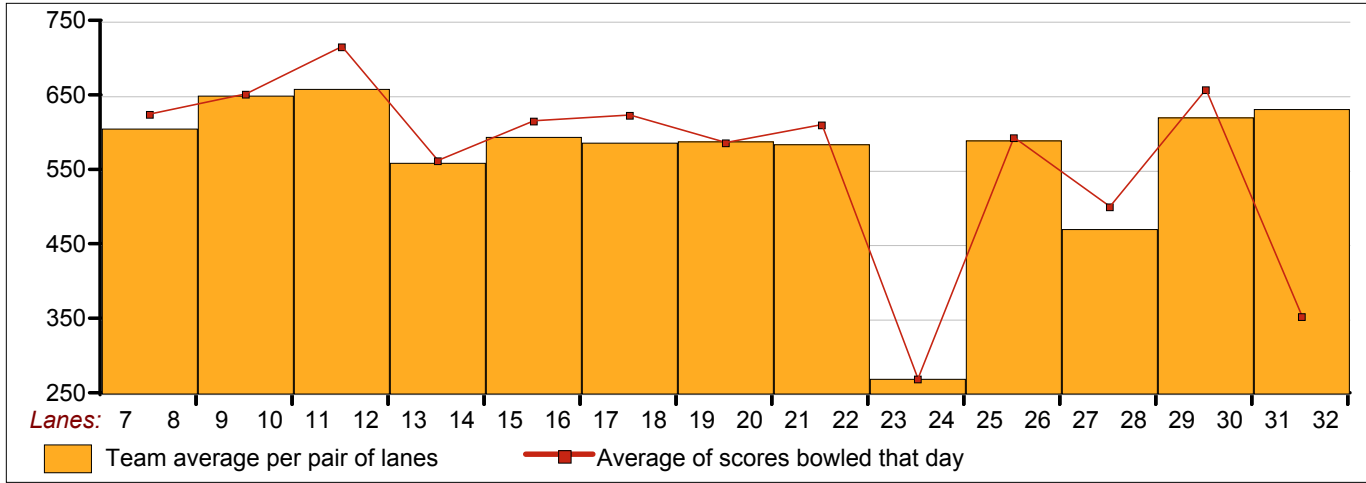

Team Average vs Ave of Scores