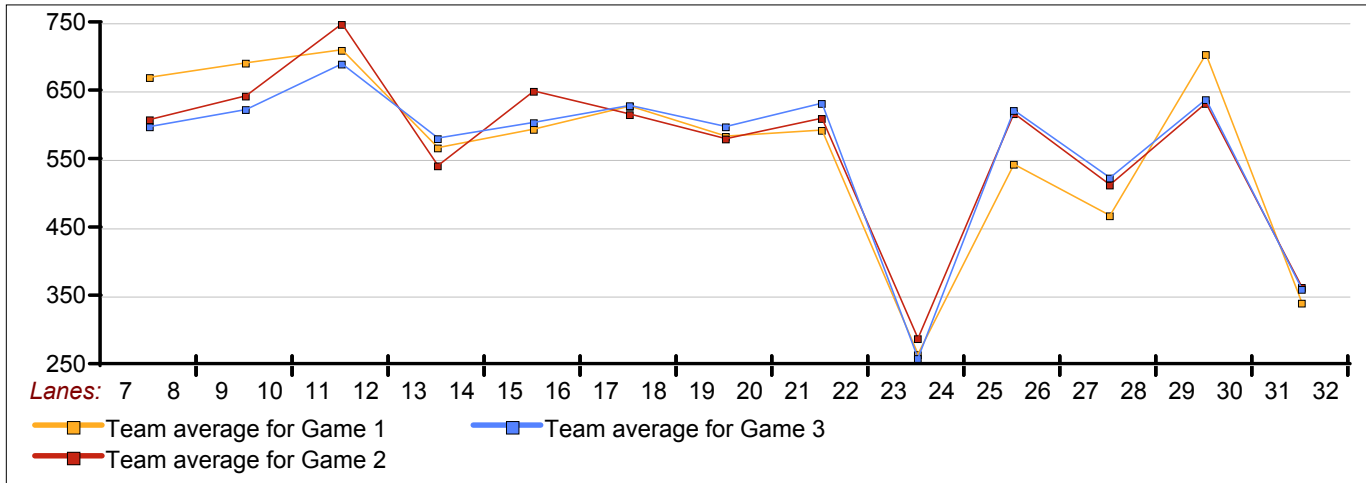

Average of Scores for Each Game