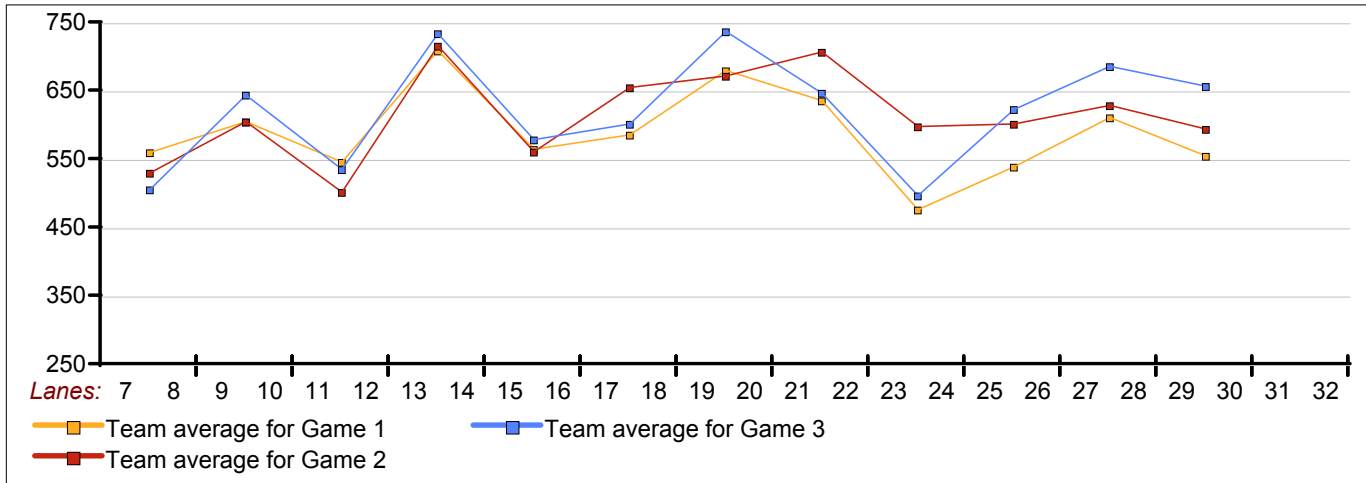

Average of Scores for Each Game