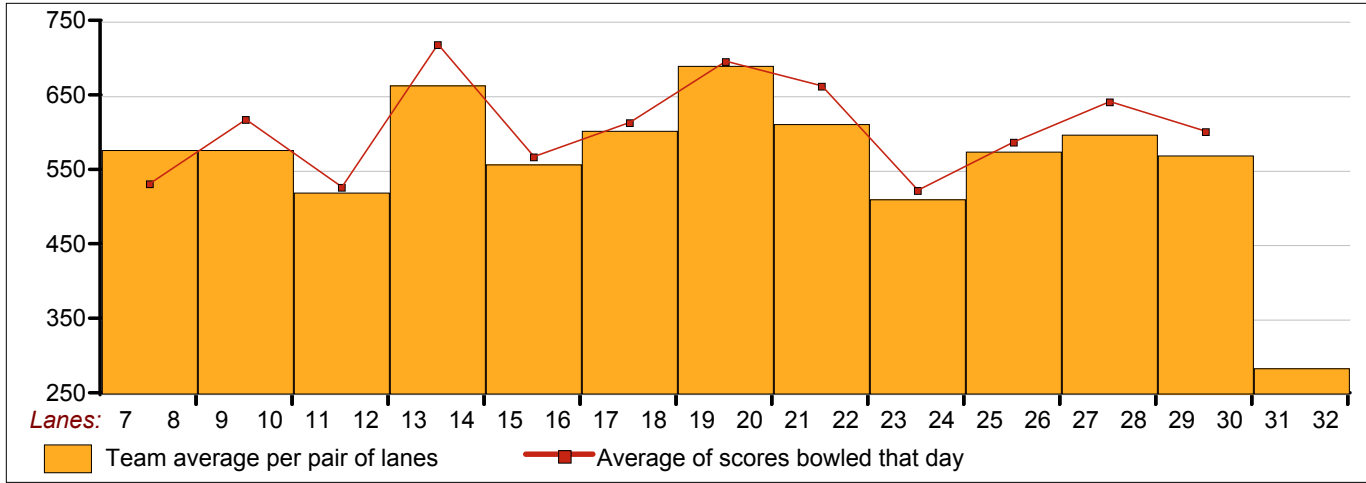

Team Average vs Ave of Scores