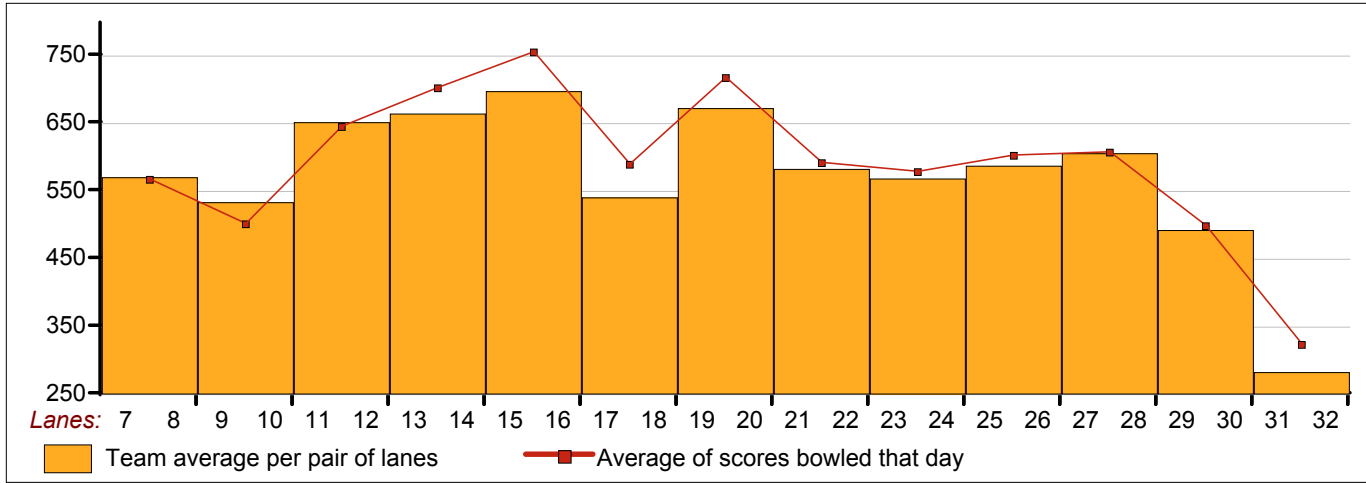

Team Average vs Ave of Scores