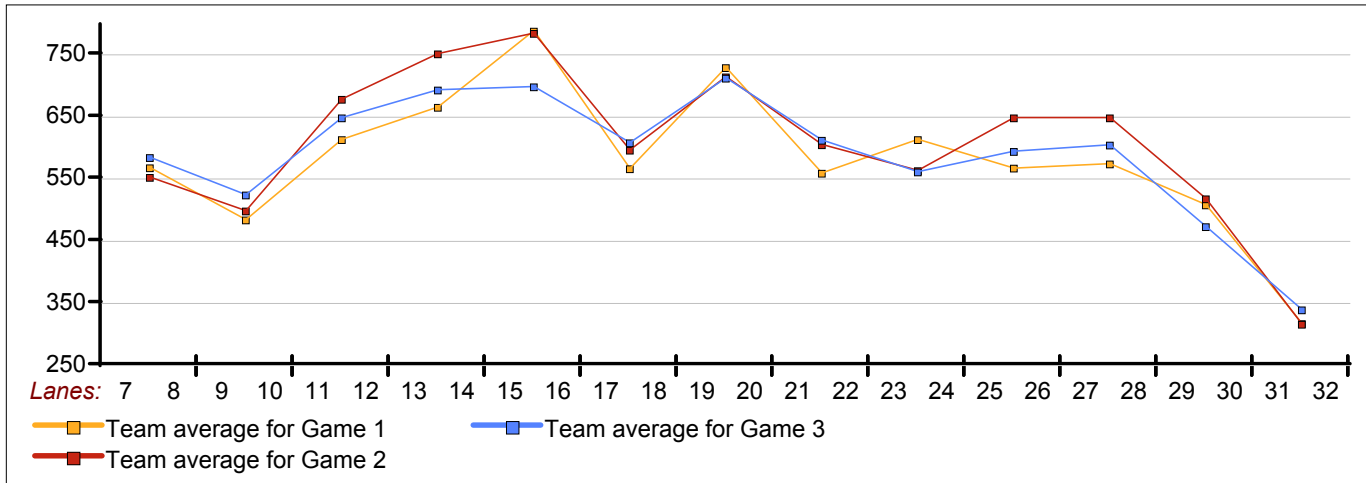

Average of Scores for Each Game