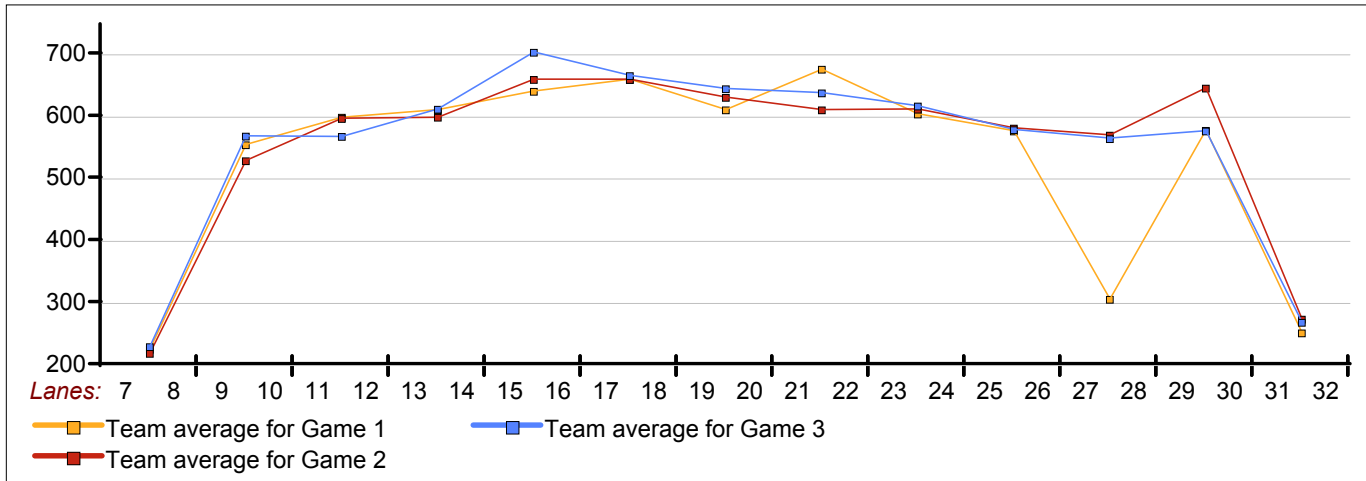

Average of Scores for Each Game