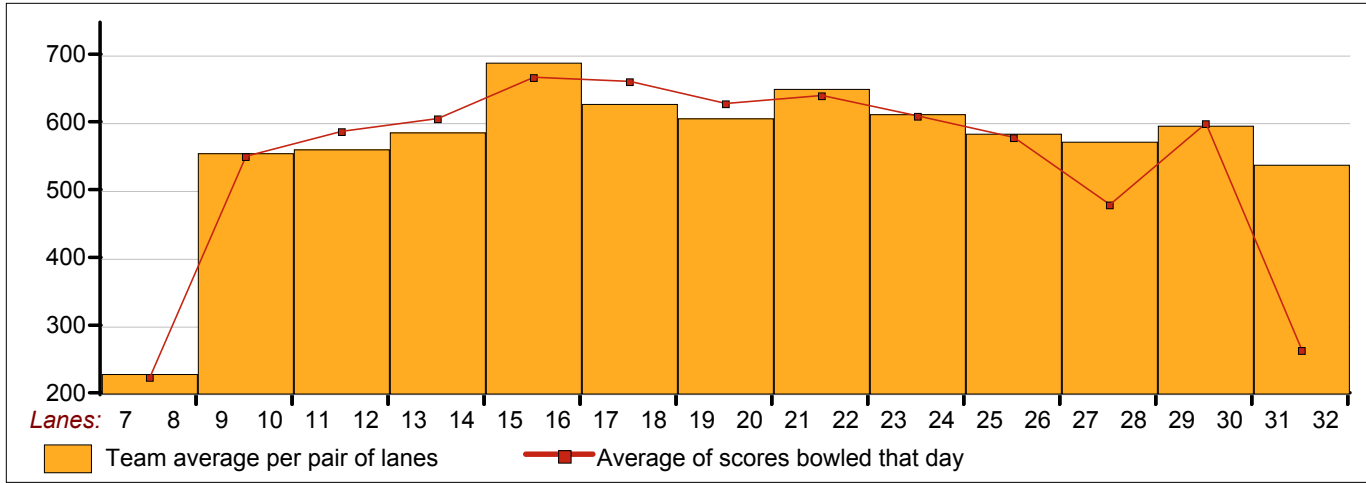

Team Average vs Ave of Scores