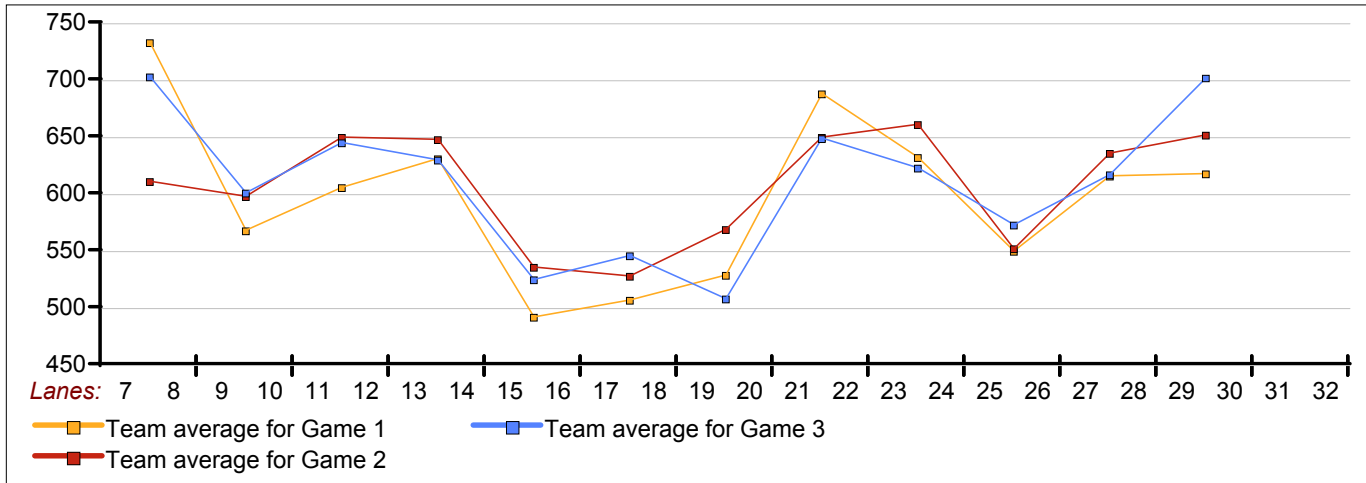

Average of Scores for Each Game