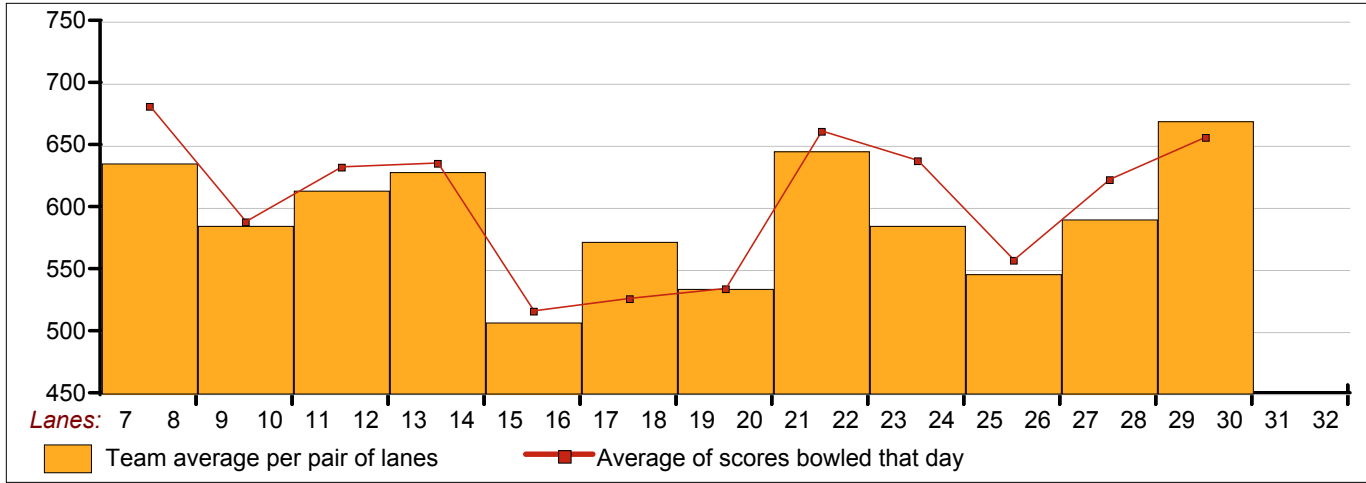

Team Average vs Ave of Scores