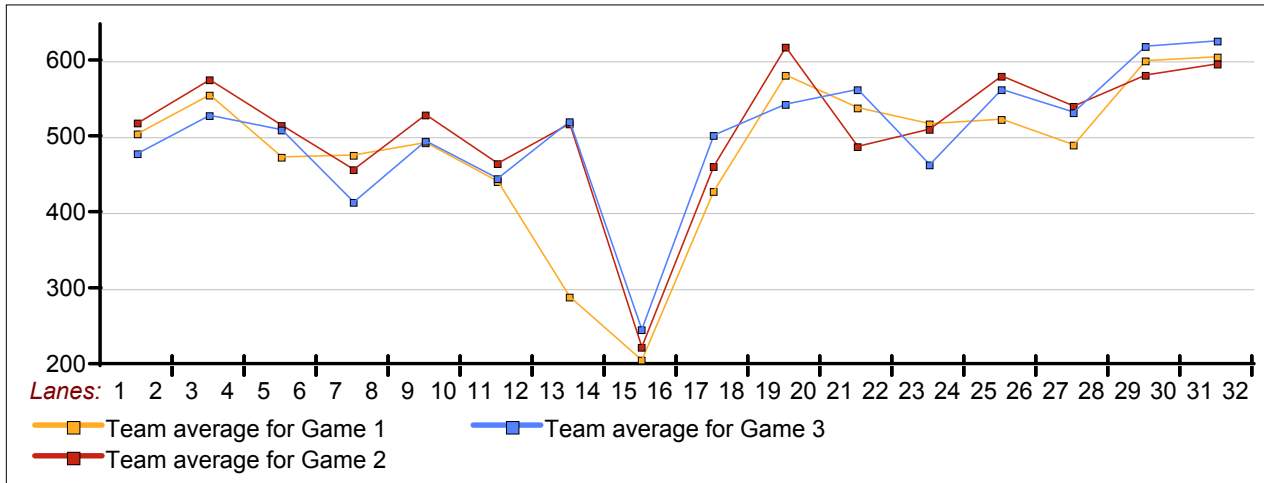

Average of Scores for Each Game