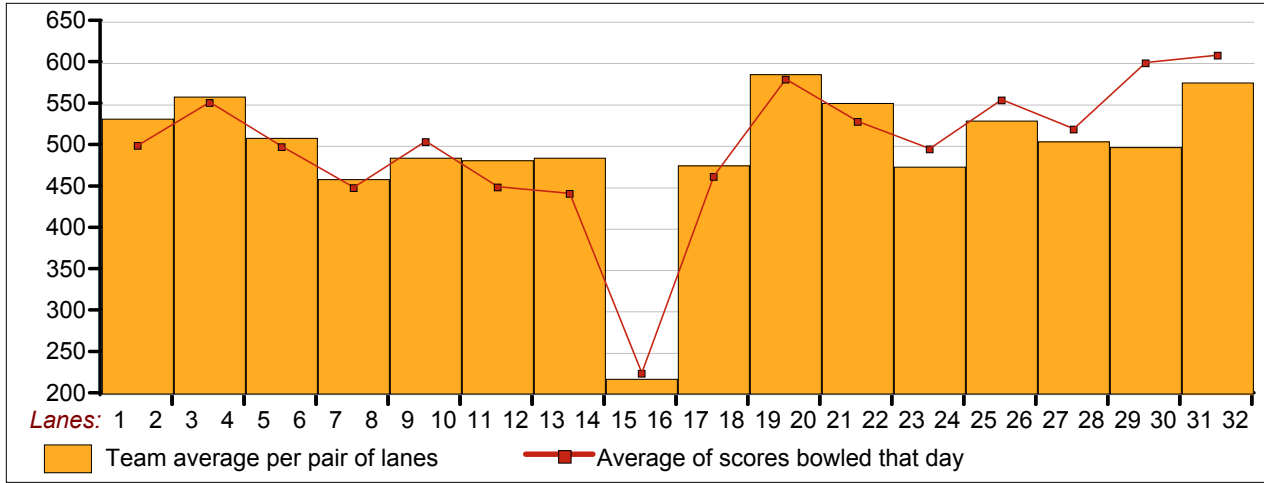

Team Average vs Ave of Scores