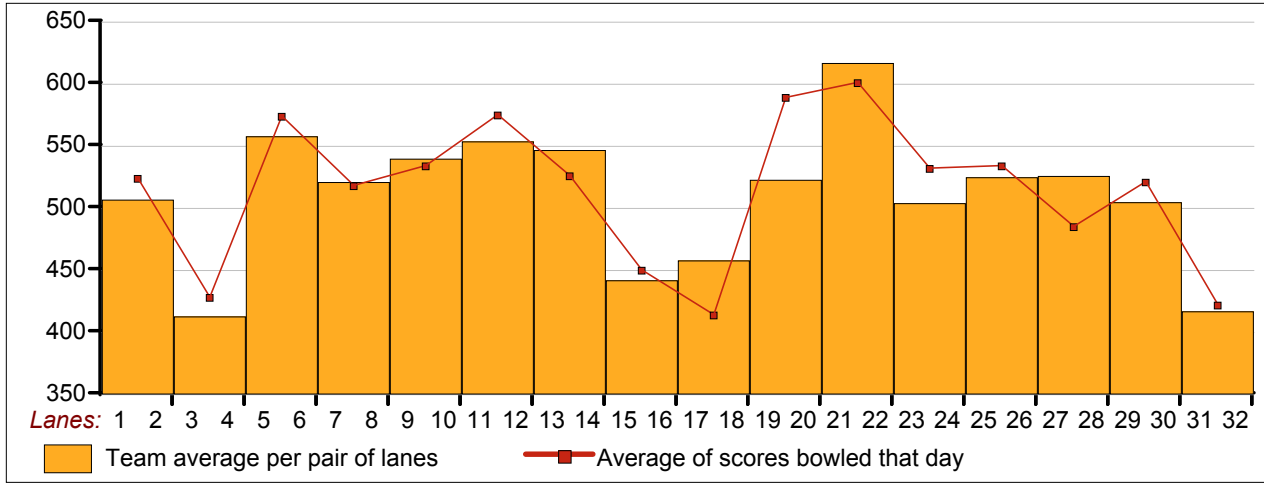

Team Average vs Ave of Scores