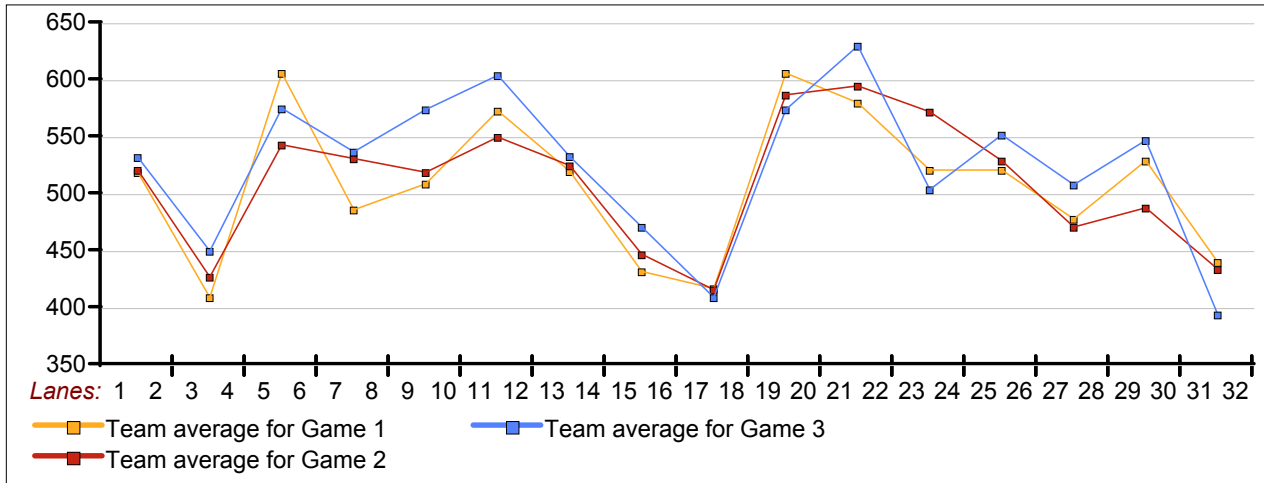

Average of Scores for Each Game