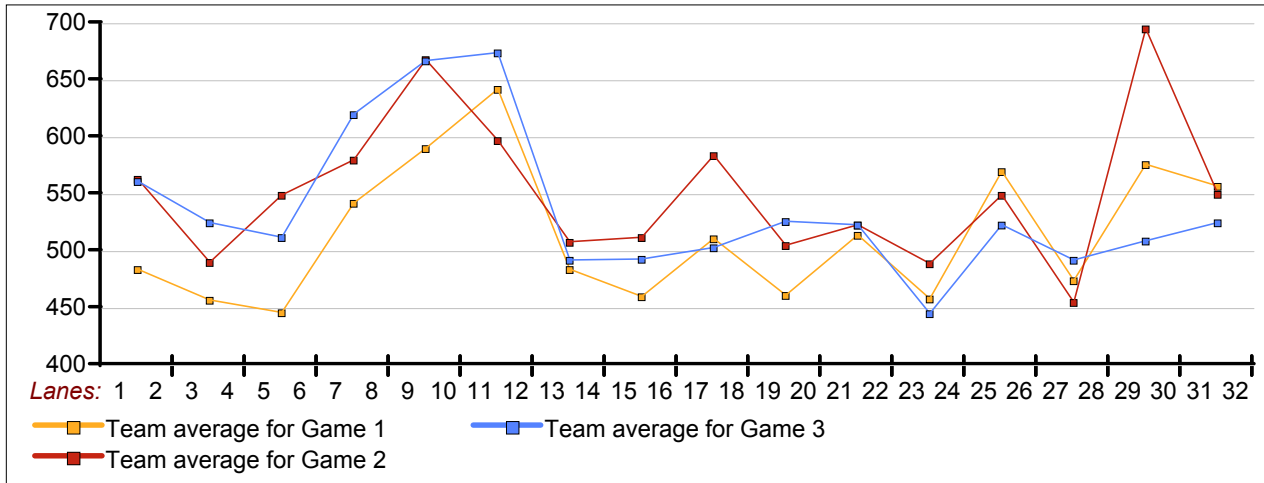

Average of Scores for Each Game