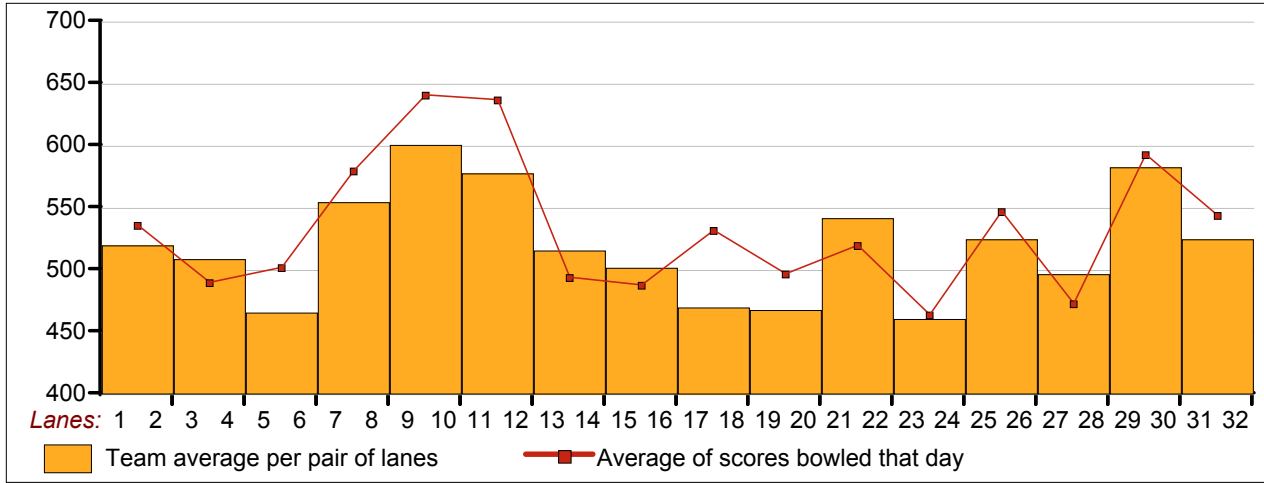

Team Average vs Ave of Scores