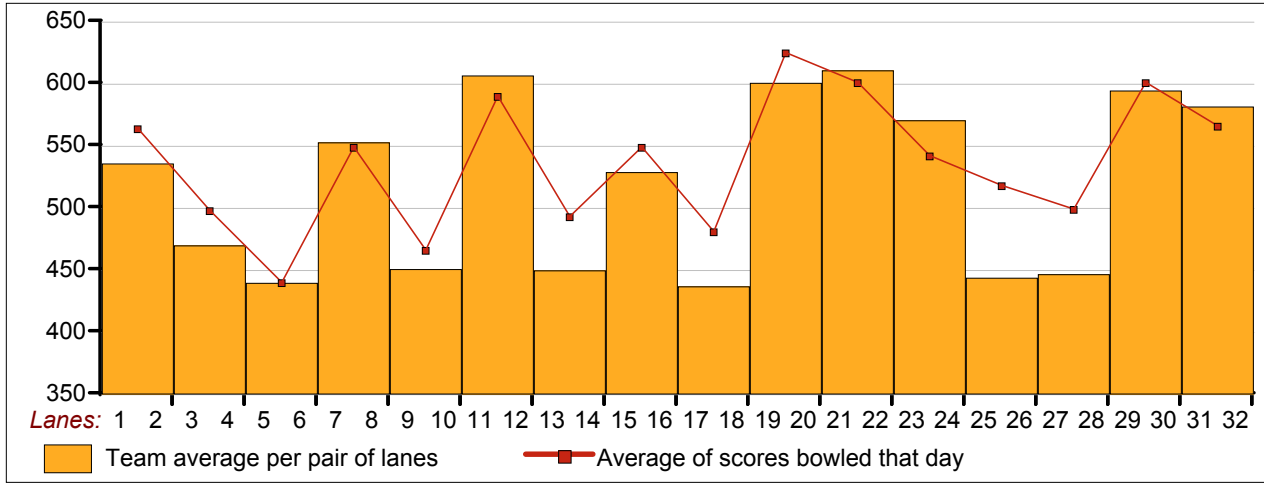

Team Average vs Ave of Scores