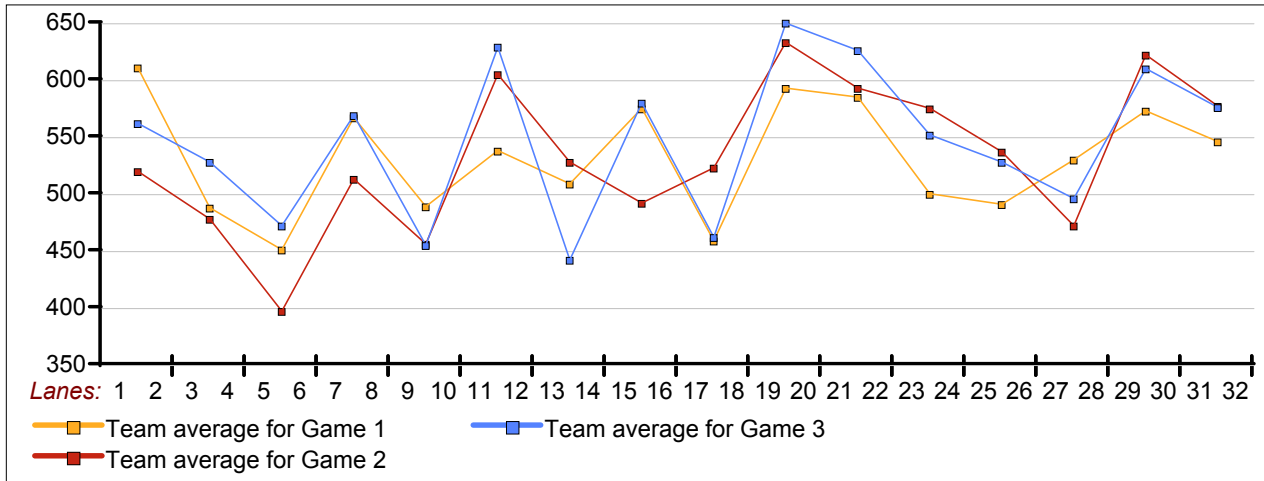

Average of Scores for Each Game