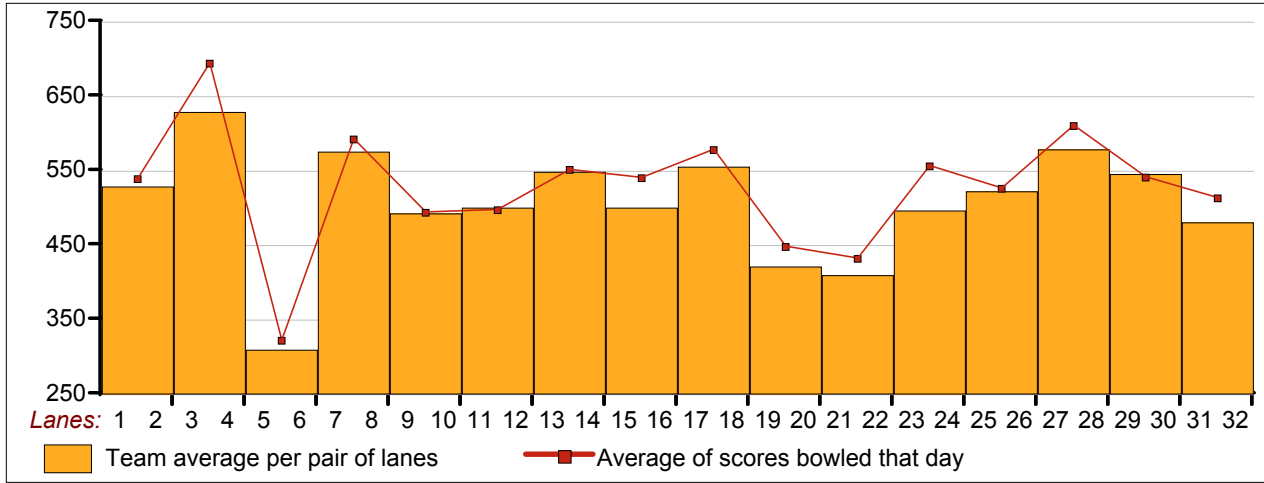

Team Average vs Ave of Scores