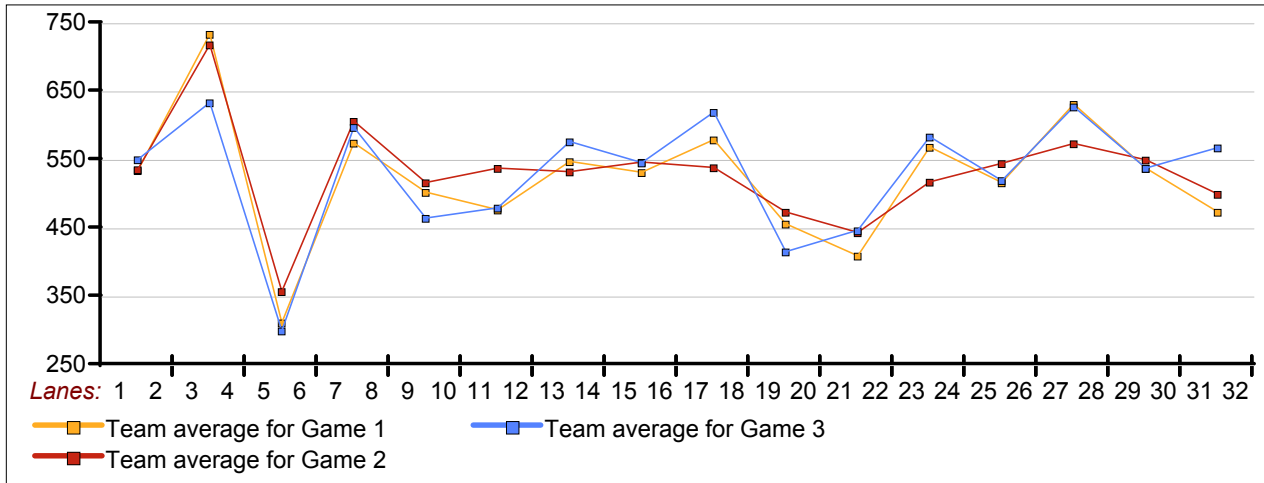

Average of Scores for Each Game