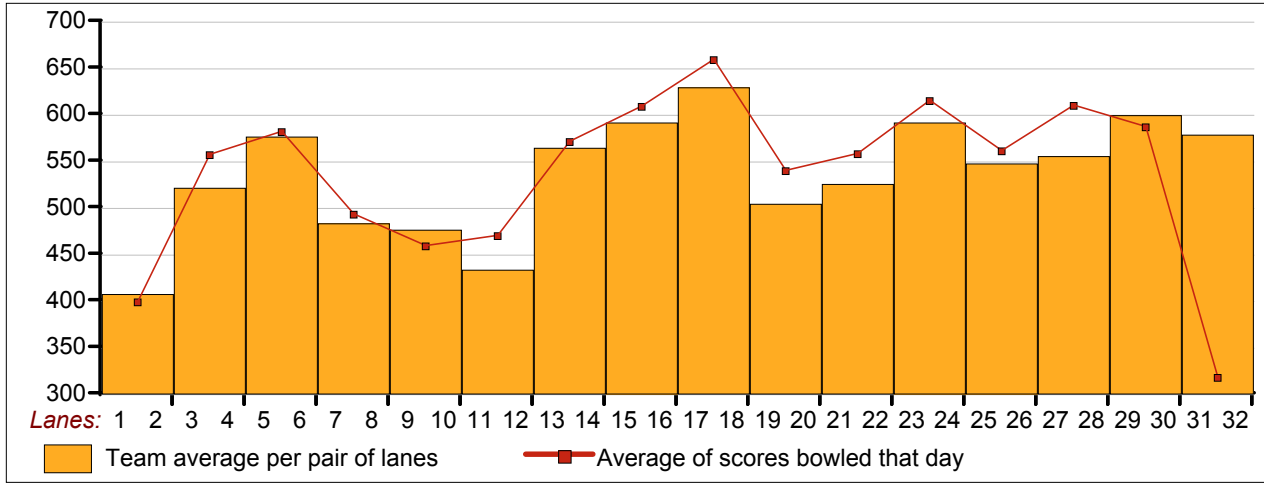

Team Average vs Ave of Scores