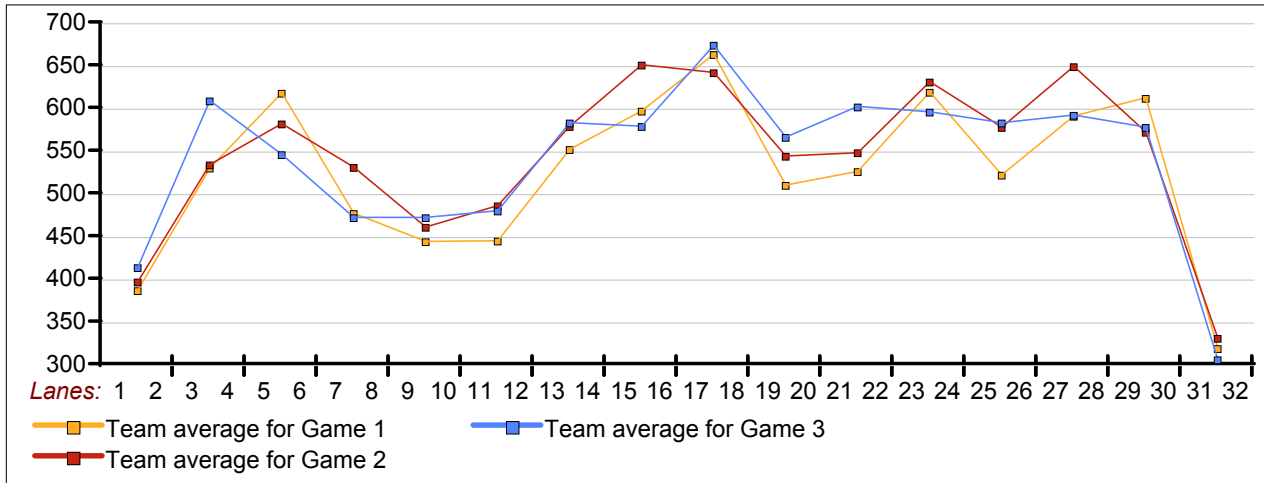

Average of Scores for Each Game