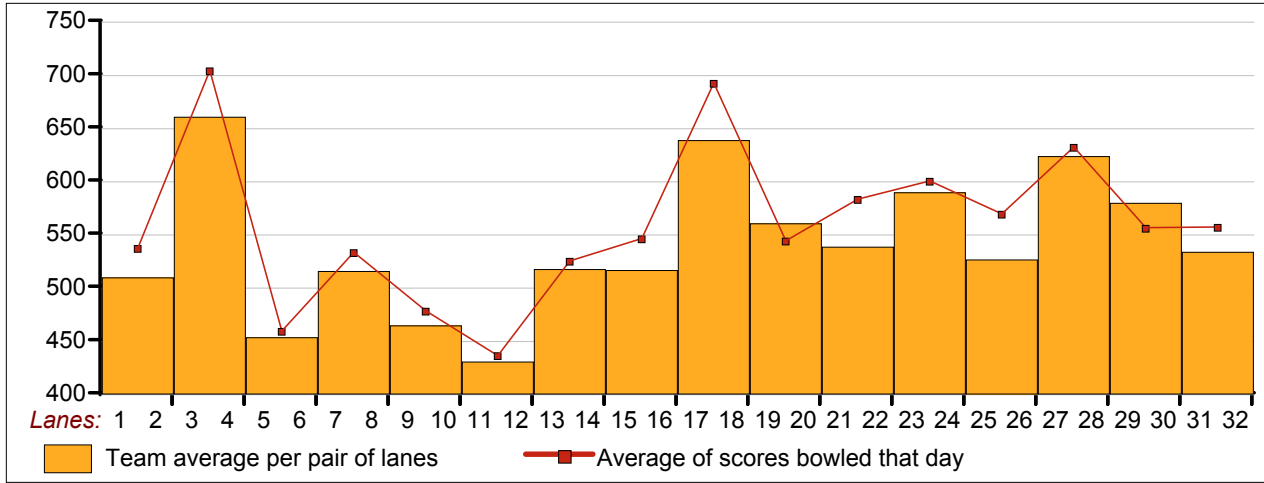

Team Average vs Ave of Scores