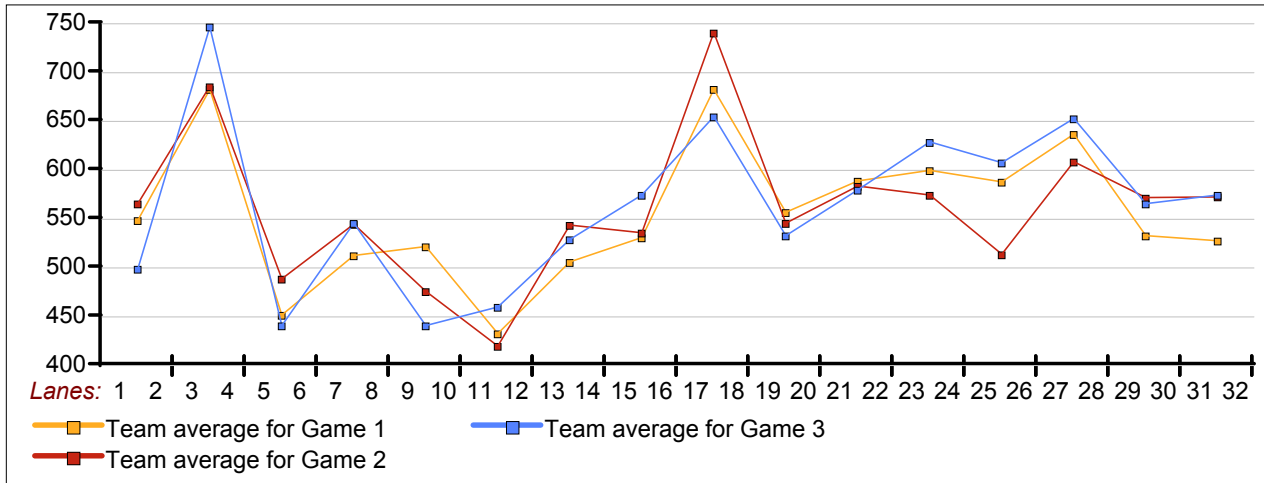

Average of Scores for Each Game