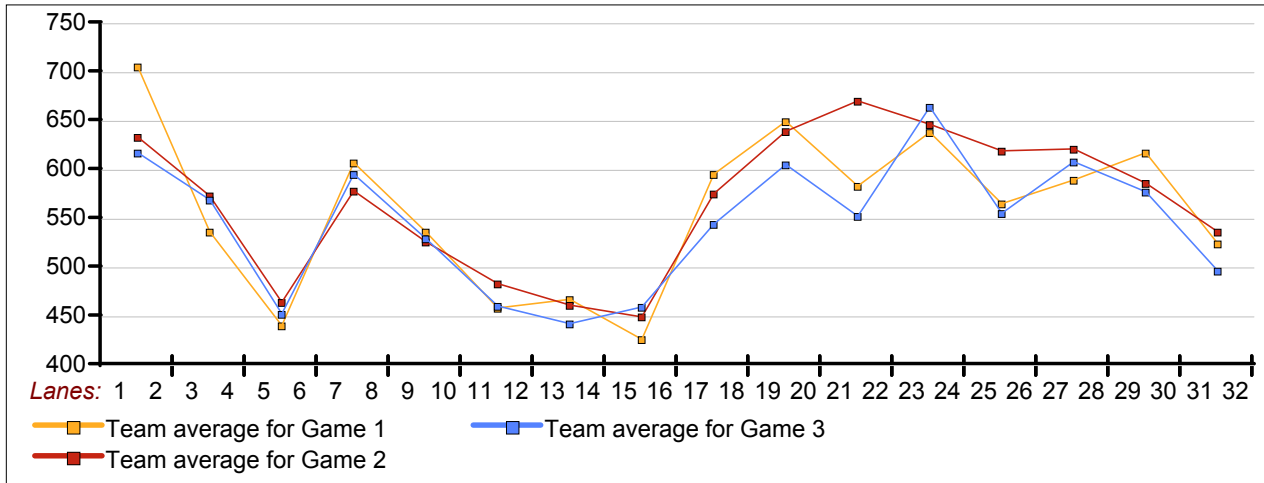

Average of Scores for Each Game