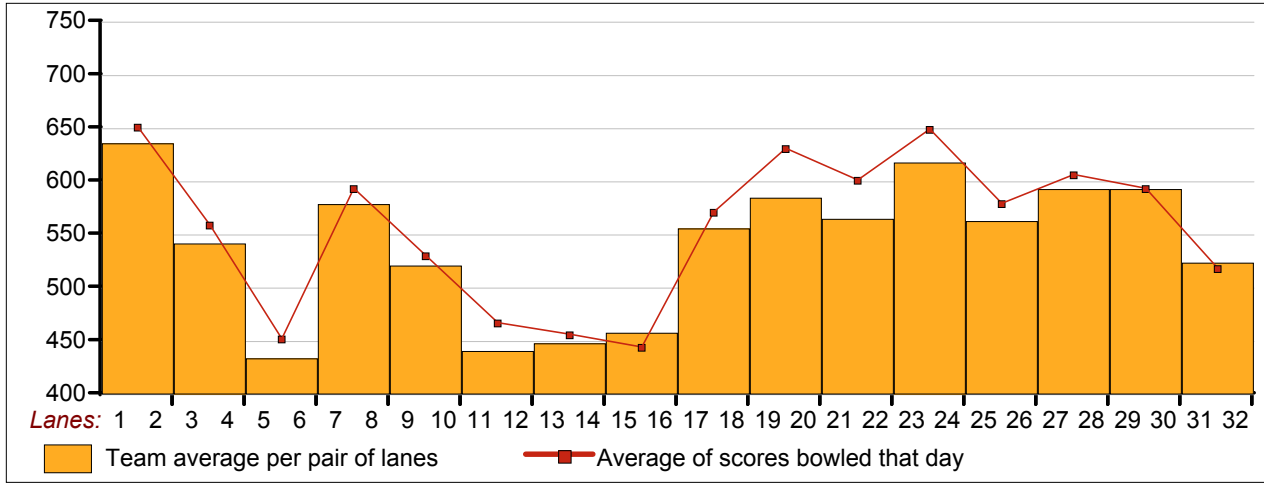

Team Average vs Ave of Scores