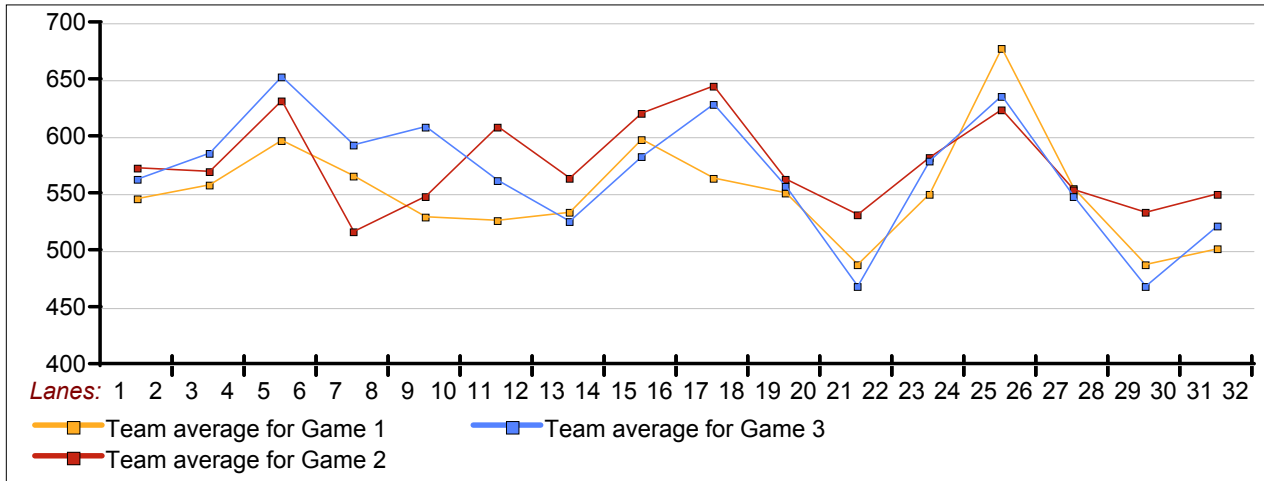

Average of Scores for Each Game