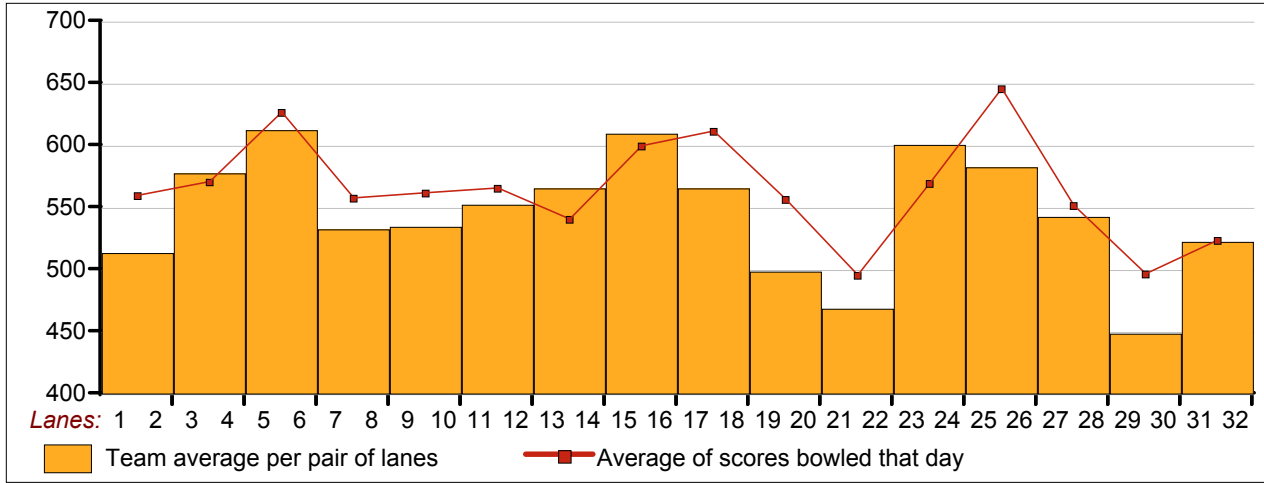

Team Average vs Ave of Scores