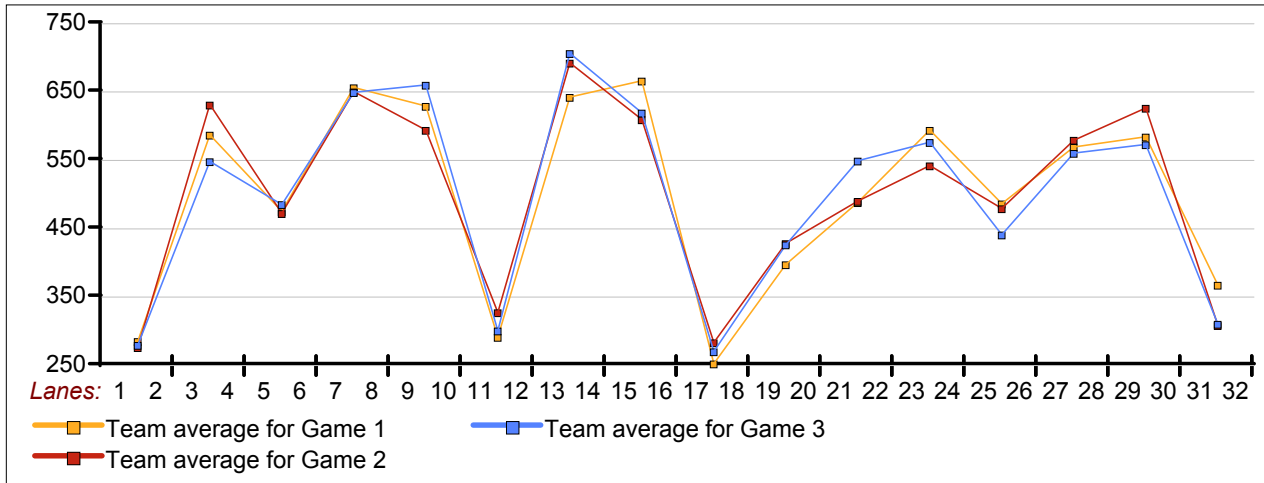

Average of Scores for Each Game