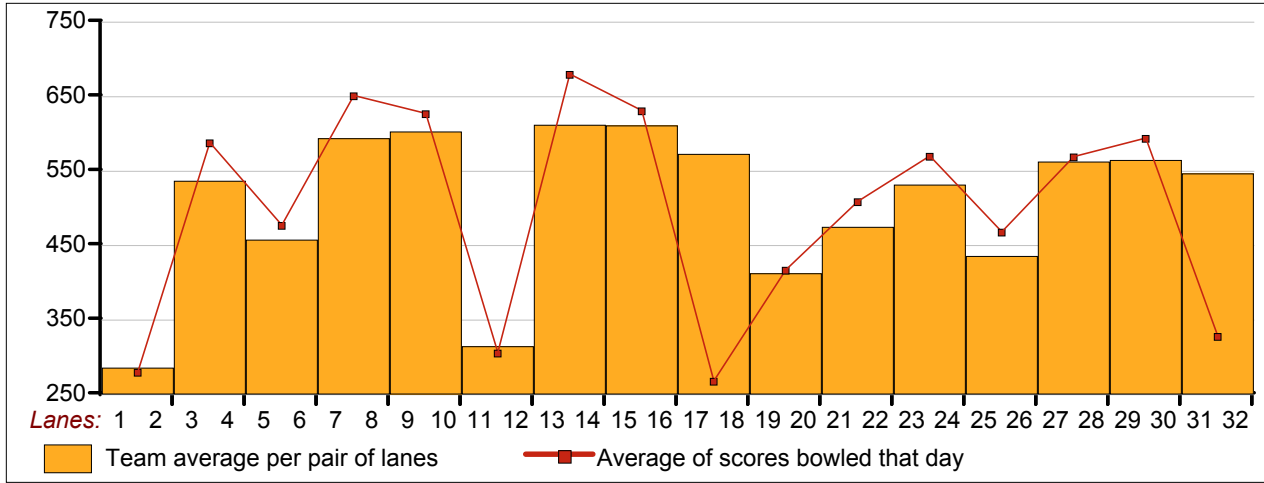

Team Average vs Ave of Scores