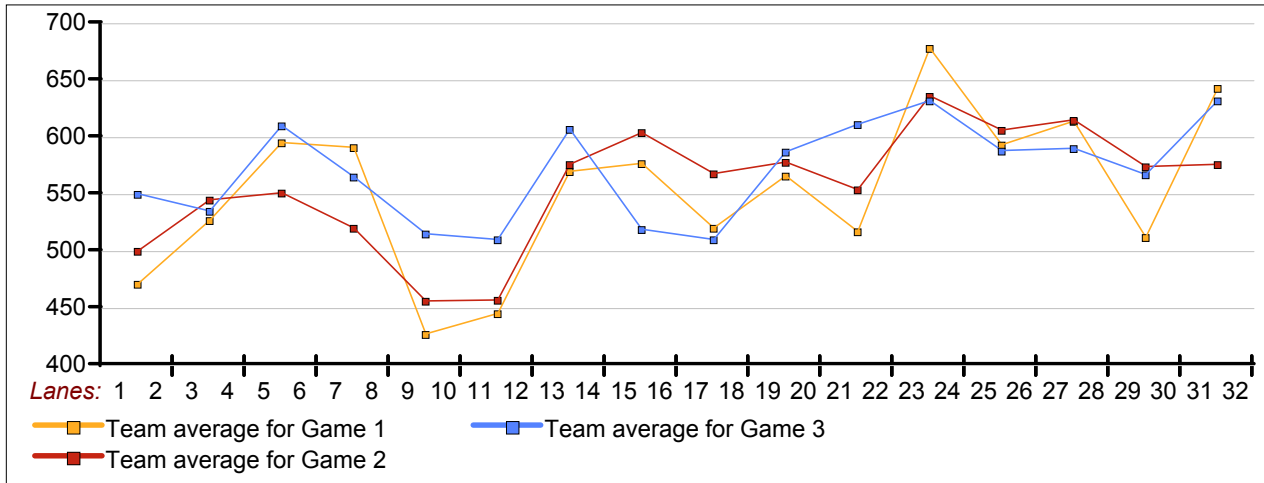

Average of Scores for Each Game