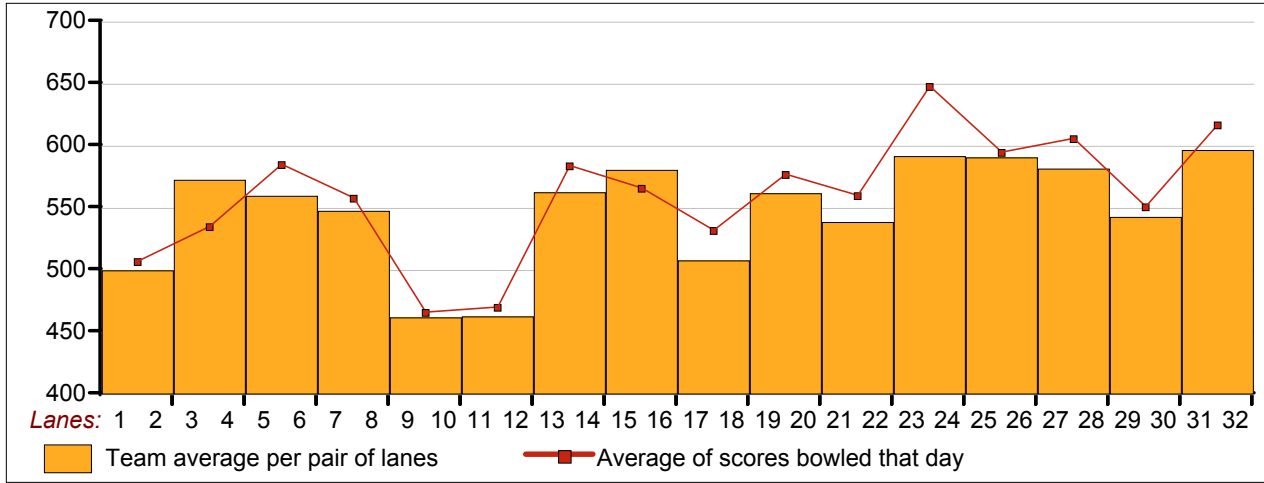

Team Average vs Ave of Scores