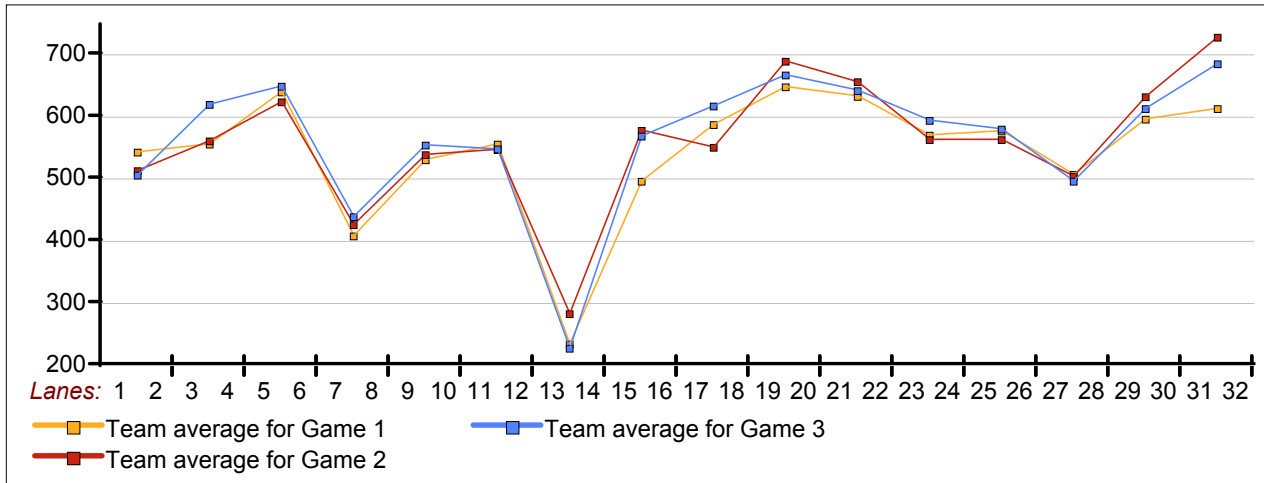

Average of Scores for Each Game