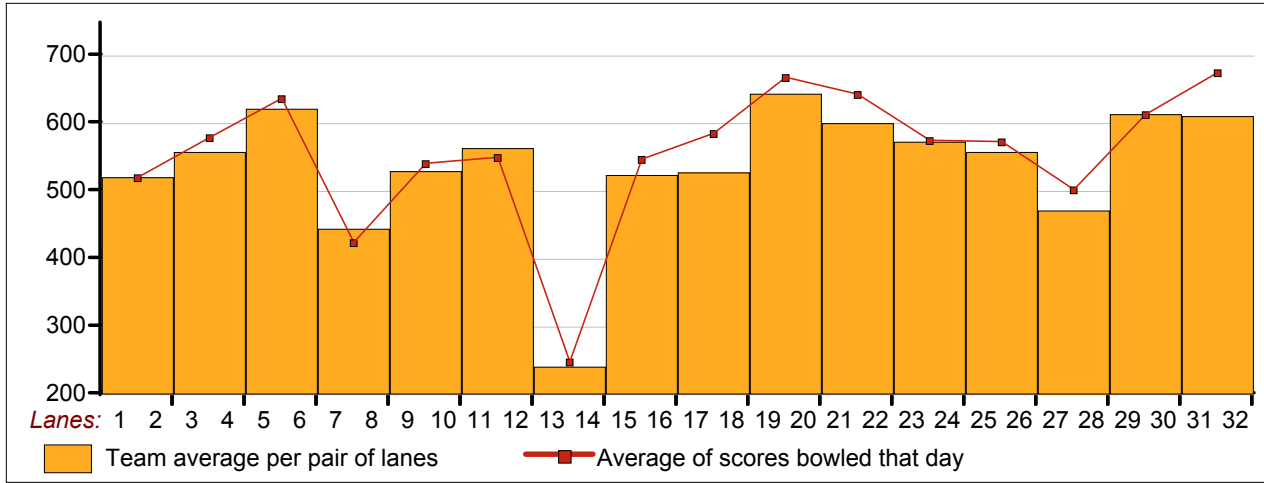

Team Average vs Ave of Scores