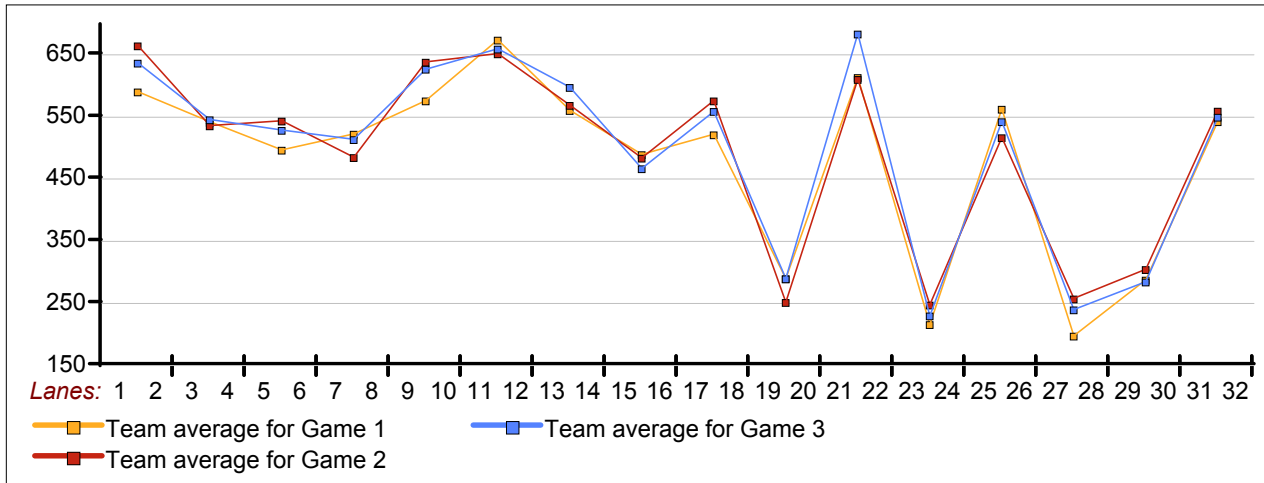

Average of Scores for Each Game