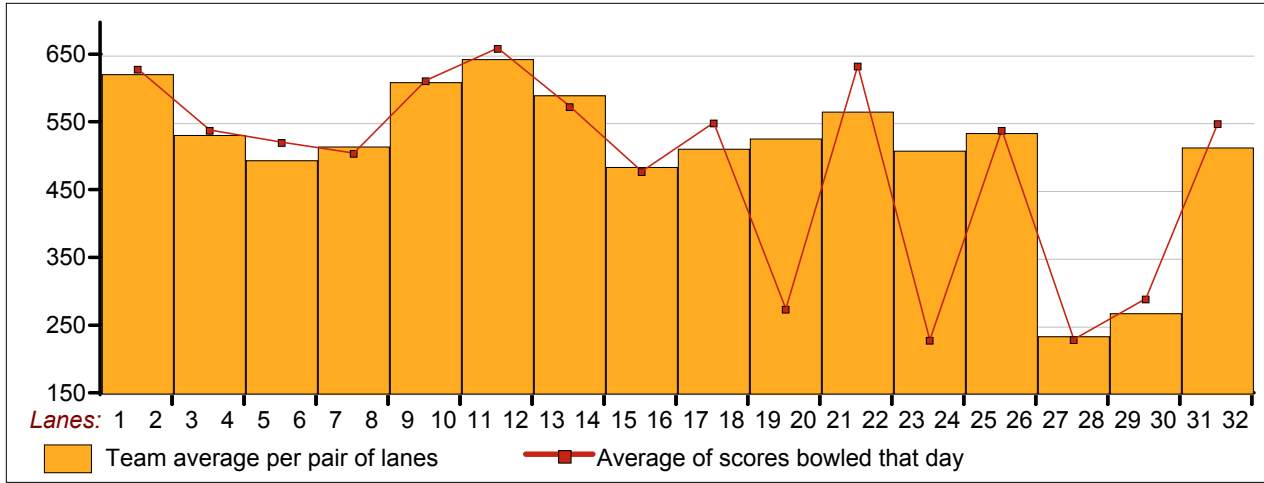

Team Average vs Ave of Scores