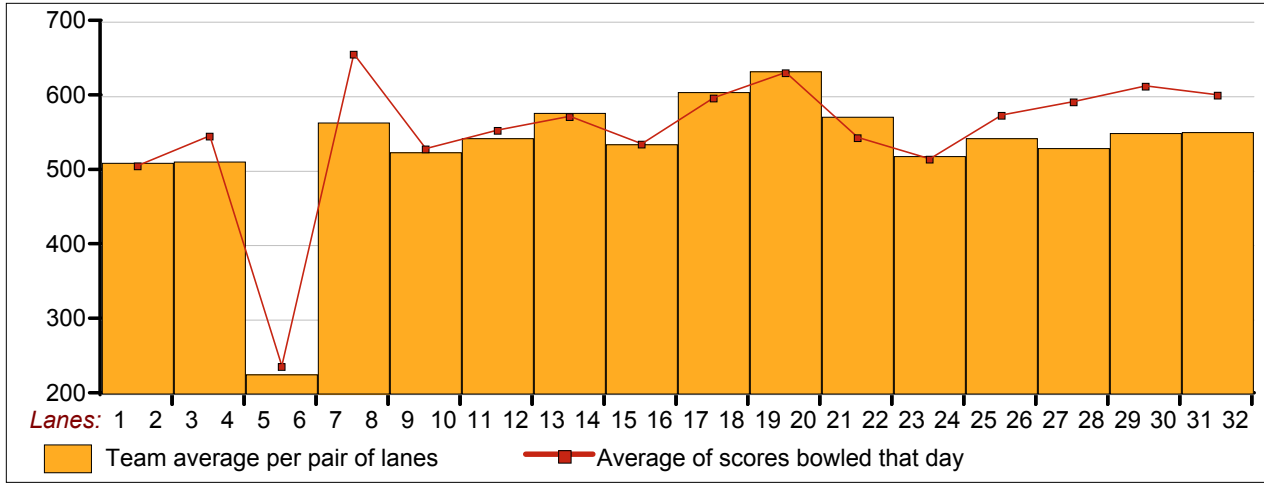

Team Average vs Ave of Scores