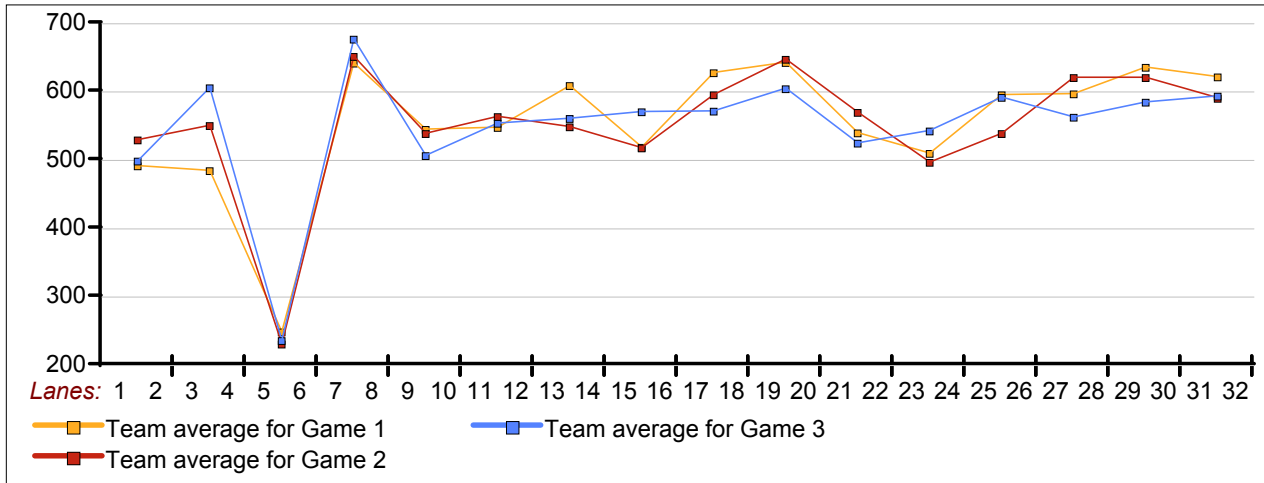

Average of Scores for Each Game