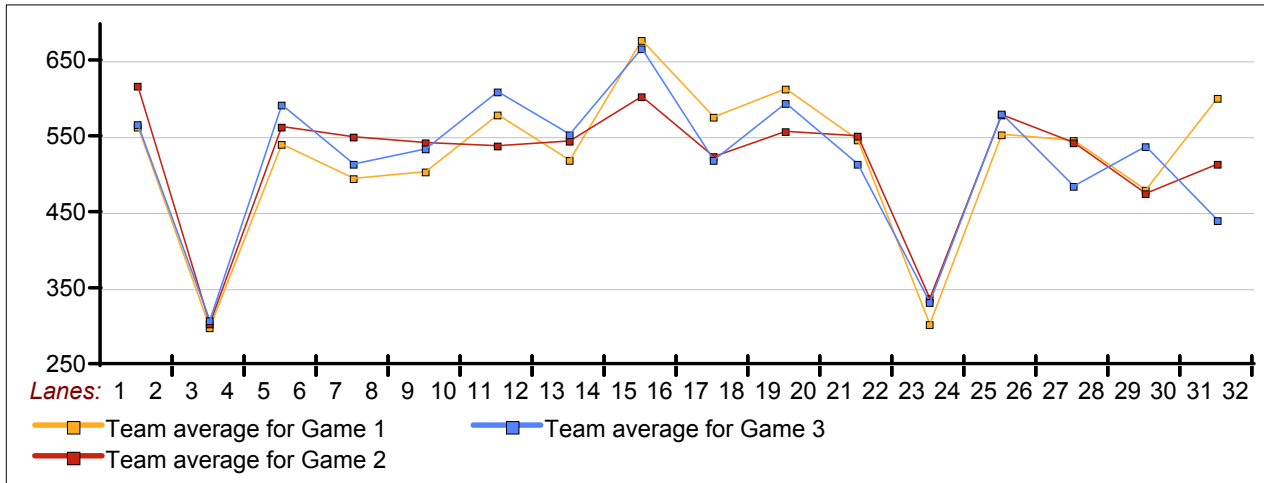

Average of Scores for Each Game