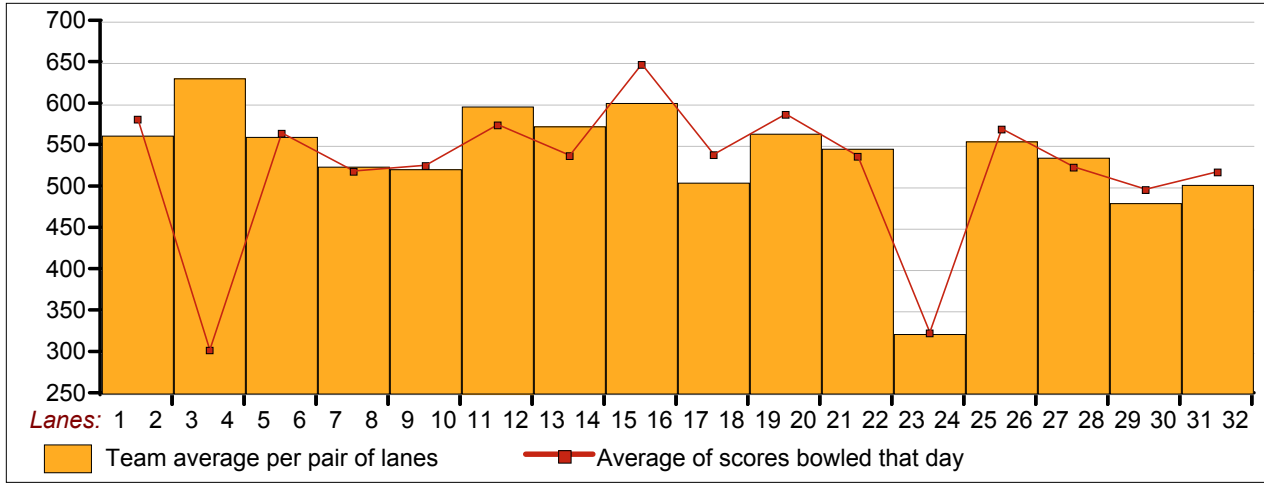

Team Average vs Ave of Scores