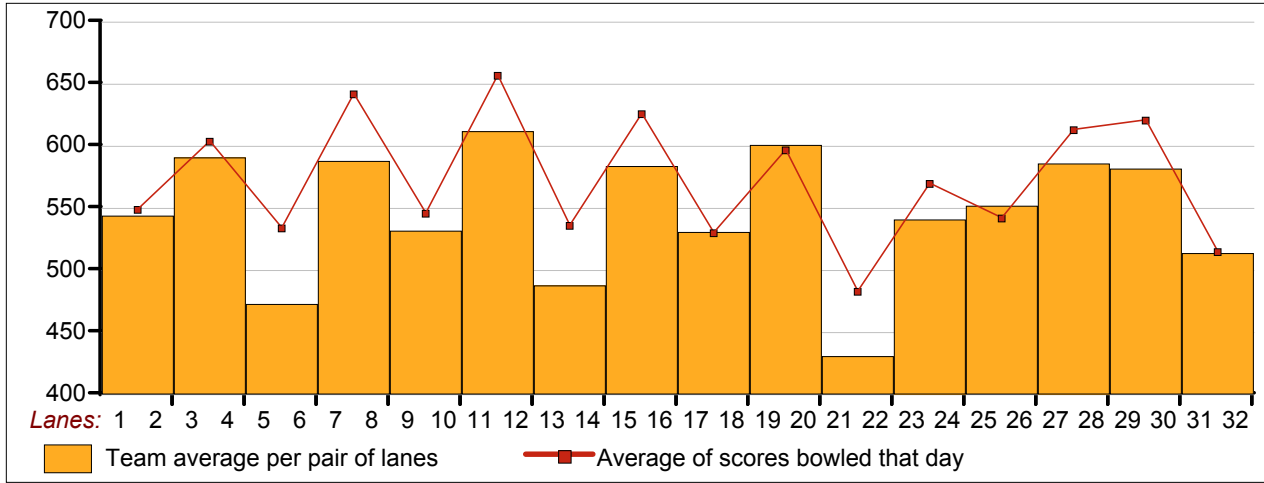

Team Average vs Ave of Scores