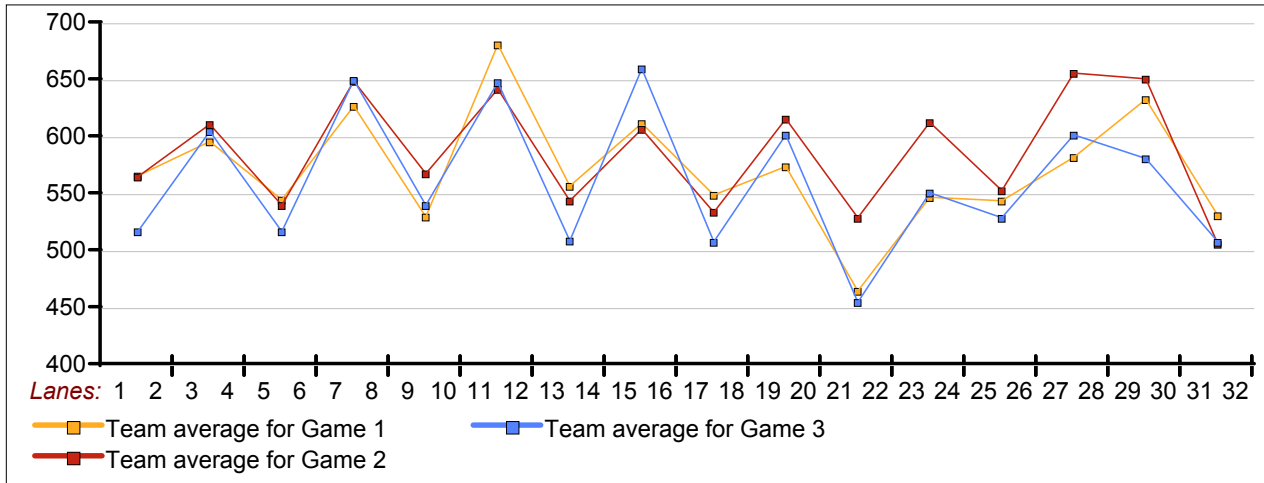

Average of Scores for Each Game