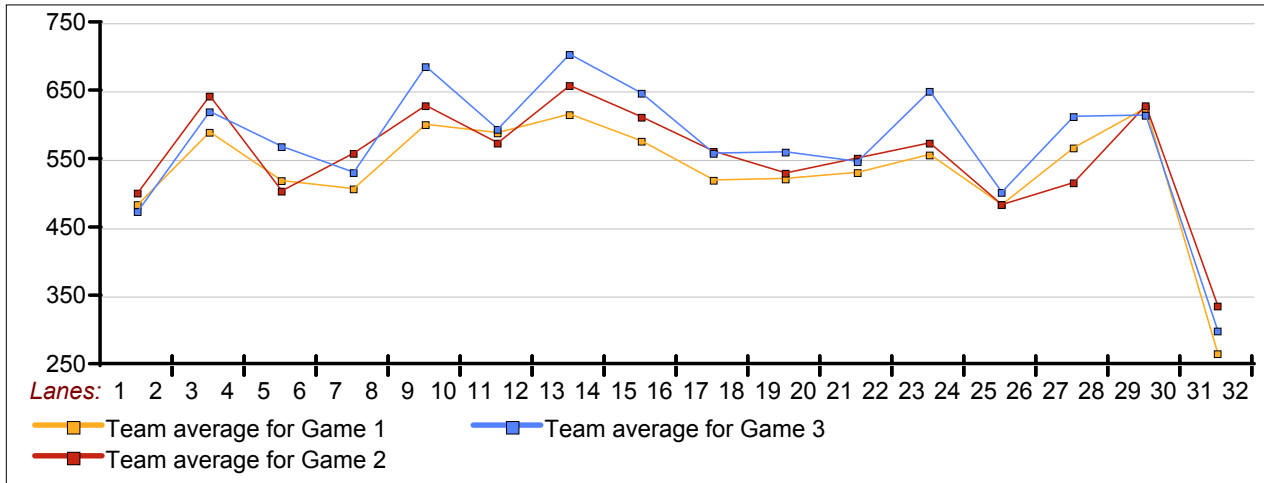

Average of Scores for Each Game