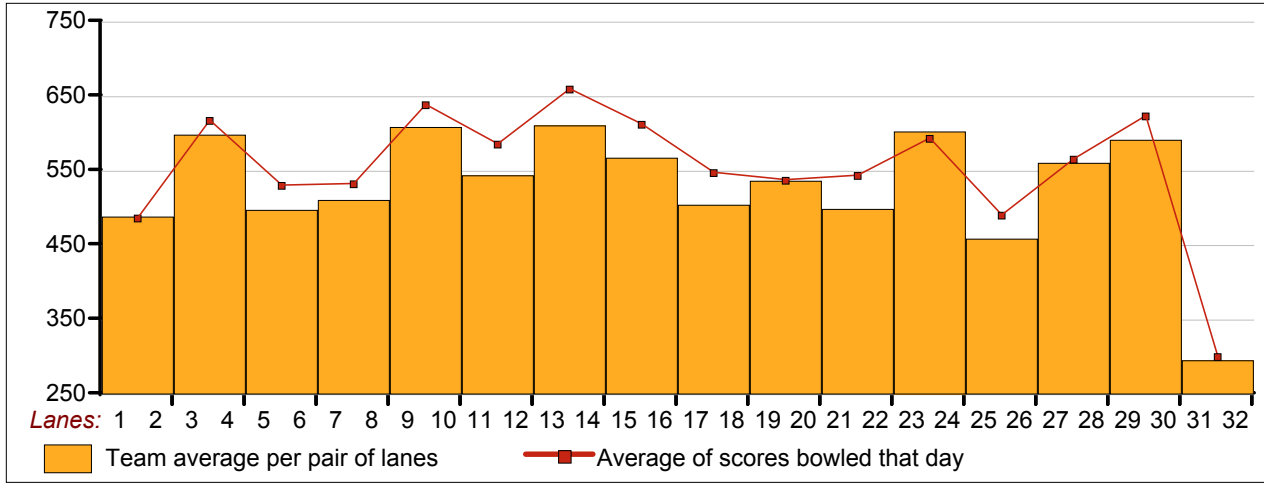

Team Average vs Ave of Scores