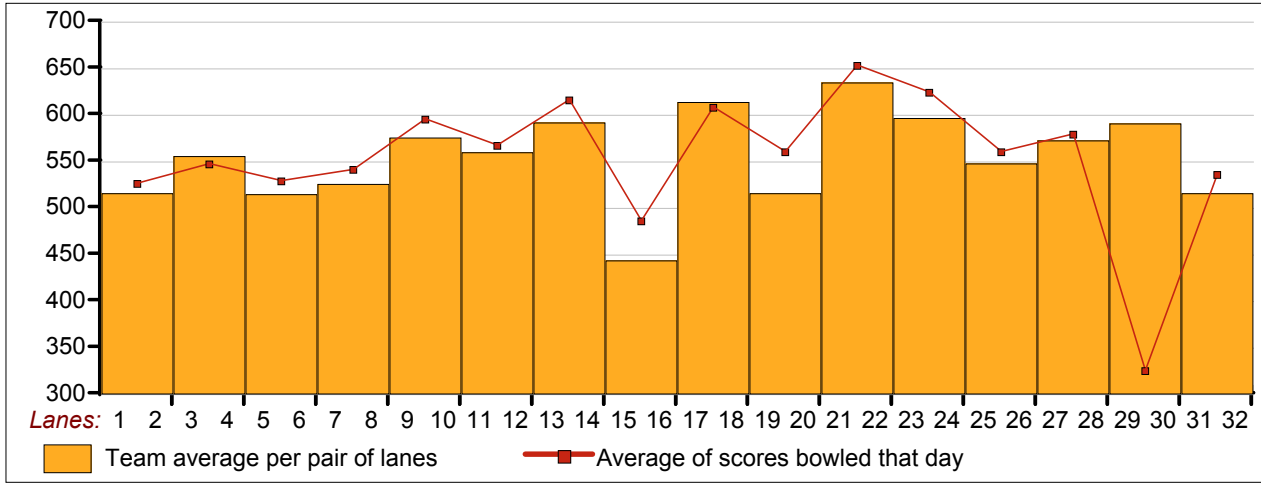

Team Average vs Ave of Scores