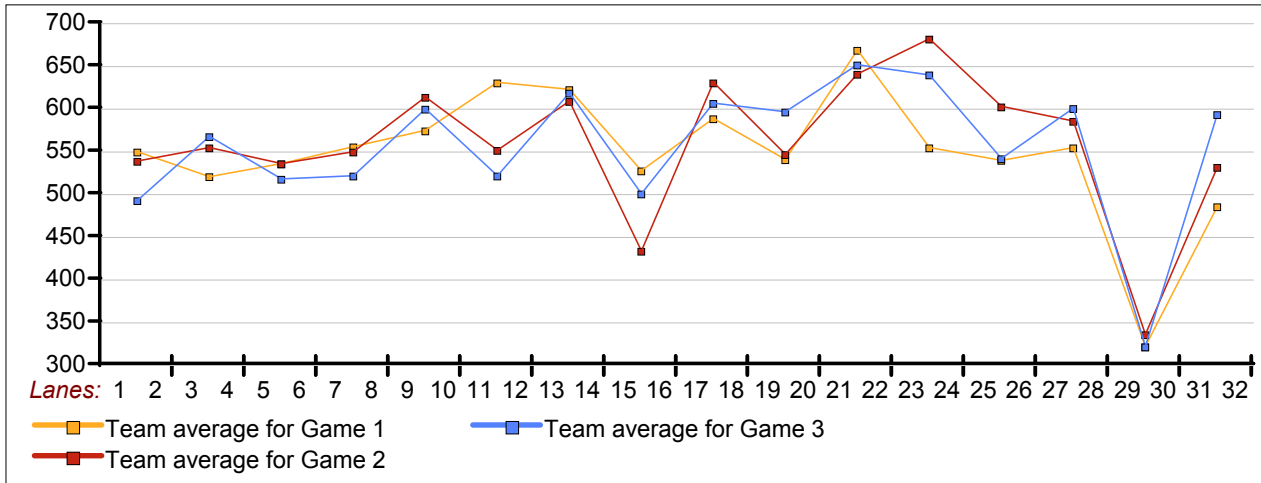

Average of Scores for Each Game